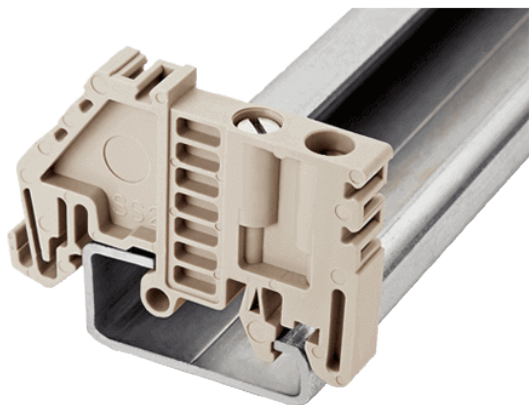

SS2

DIN Rail Terminal Blocks > Accessories > End bracket

Specification

| | |
|----------------------|-----------------|
| Product description | End Bracket |
| Color | Grey |
| Material | PA |
| Inflammability class | UL94-V0 |
| Compatible rail | TS-35, TS-35/15 |
| Marking label | TM43W, TM48W |
| Package | 50 pcs / box |