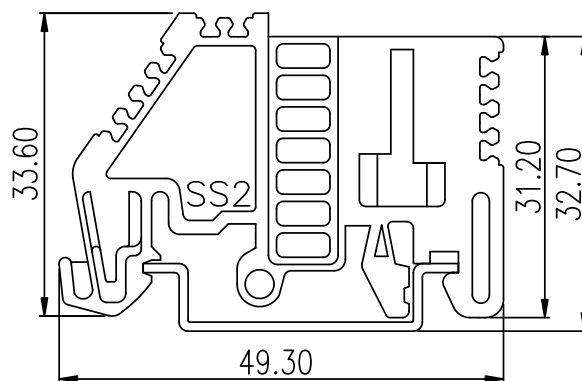

SS2

DIN Rail Terminal Blocks > Accessories > End bracket

Specification

| | |
|----------------------|-----------------|
| Product description | End Bracket |
| Color | Grey |
| Material | PA |
| Inflammability class | UL94-V0 |
| Compatible rail | TS-35, TS-35/15 |
| Marking label | TM43W, TM48W |
| Package | 50 pcs / box |