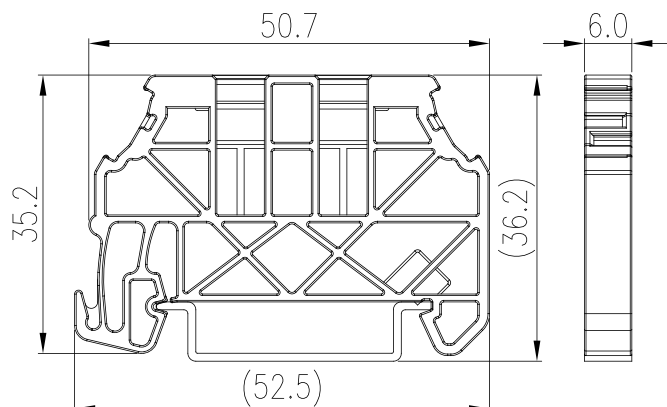

# SS13

DIN Rail Terminal Blocks > Accessories > End bracket

## Specification

Product description	End Bracket
Color	Beige
Material	PA
Inflammability class	UL94-V0
Compatible rail	TS-35, TS-35/15
Marking label	MKL-001
Marking label	TM49W, TM-R200
Package	50 pcs / box