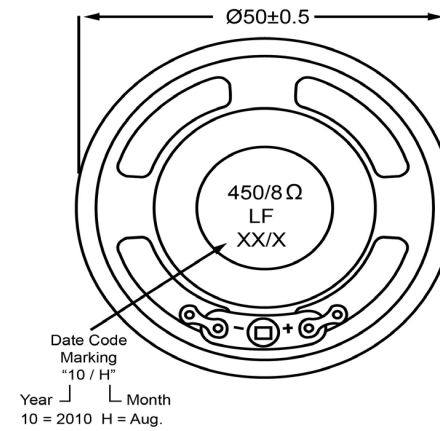

TOP VIEW

SIDE VIEW

BOTTOM VIEW

Specifications			Notes	Revision History							
Description	Value	Unit		Version	Description		Date	Approved			
Shape	Round		1) All dimensions are in mm unless otherwise noted 2) All parts meet RoHS	1	Released from Engineering		2/5/2014	J.S			
Resonant Frequency	450	(Hz)									
Frequency Range	450 ~ 5,000	(Hz)									
SPL @ 10cm	85	(dBA)									
Impedance	8	(Ohm)									
Cone Material	Paper										
Nominal Power	1	(W)									
Max Power	1.5	(W)									
Mount Type	Flush Mount										
Operating Temperature	- 20 ~ + 60	°C									
Storage Temperature	- 20 ~ + 60	°C									
Weight	14.8	(g)									
 DB UNLIMITED			 DB UNLIMITED			Dynamic Speaker			SP500408-1		
						Drawn by: G.W. Date: 10/31/2013 Checked by: C.E. Date: 10/21/2013 Approved by: J.S Date: 2/5/2014					