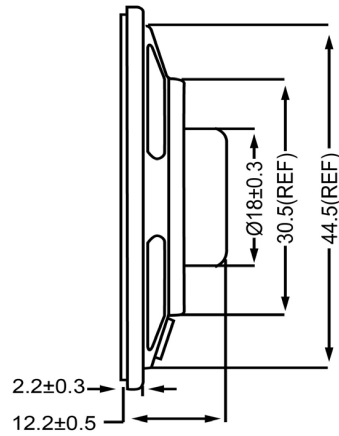

TOP VIEW

SIDE VIEW

BOTTOM VIEW

Specifications			Notes	Revision History							
Description	Value	Unit		Version	Description		Date	Approved			
Shape	Round		1) All dimensions are in mm unless otherwise noted 2) All parts meet RoHS	1	Released from Engineering		2/5/2014	J.S			
Resonant Frequency	450	(Hz)									
Frequency Range	450 ~ 5,000	(Hz)									
SPL @ 10cm	85	(dBA)									
Impedance	8	(Ohm)									
Cone Material	Paper										
Nominal Power	1	(W)									
Max Power	1.5	(W)									
Mount Type	Flush Mount										
Operating Temperature	- 20 ~ + 60	°C									
Storage Temperature	- 20 ~ + 60	°C									
Weight	14.8	(g)									
 DB UNLIMITED			 DB UNLIMITED			Dynamic Speaker			SP500408-1		
						Drawn by: G.W. Date: 10/31/2013 Checked by: C.E. Date: 10/21/2013 Approved by: J.S Date: 2/5/2014					