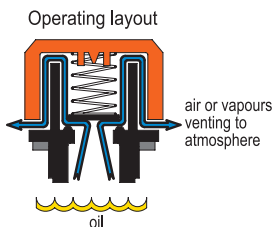

SFV. | Valve breather caps

Technopolymer

METRIC

BSP

1 COVER

Polyamide based (PA) technopolymer, semi-matte finish.

- SFV.: RAL 2004 orange, with graphic symbol "valve".
- SFV.....C9: RAL 9005 black colour, with graphic symbol "valve".
- SFV.....C2-N: RAL 2004 orange, without graphic symbol "valve".
- SFV.....C9-N: RAL 9005 black colour, without graphic symbol "valve".

2 THREADED FITTING

Polyamide based (PA) technopolymer, black colour, semi-matte finish.

3 PACKING RING

NBR synthetic rubber.

4 SEALING DISK

Technopolymer with NBR synthetic rubber O-ring.

5 SPRING

Stainless steel

6 STANDARD EXECUTIONS

- **SFV-10 mb**: valve (sealing disk) opens when pressure exceeds 0.010 bar (set at 10 mb).
- **SFV-100 mb**: valve (sealing disk) opens when pressure exceeds 0.100 bar (set at 100 mb).

7 FEATURES AND APPLICATIONS

SFV. valve breather caps are particularly suitable for all those applications (speed reducers, variators or compressors) when the internal air pressure must not exceed a certain value (10 or 100 mb).

In these cases, the safety valve of the cap allows the expulsion of the exceeding air in the reservoir, thus re-establishing the pressure values for which the valve is set.

Sealing disc (closed in normal pressure conditions) prevents dust from getting in and oil-losses.

8 OPERATING LAYOUT

9 ASSEMBLY

10 MAINTENANCE

11 DISASSEMBLY

12 STORAGE

13 HANDLING