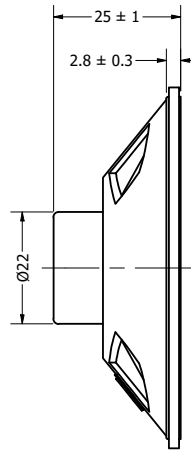

Part Number:	SC700208-1	
	DRAWN	9/4/2019
	CHECKED	9/4/2019
Description:	Dynamic Speaker	APPROVED
		C.E.
<small>This document contains data proprietary to DB Unlimited. Any use or reproduction, in any form, without prior written permission of DB Unlimited is prohibited. All terms and conditions can be found at www.dbunlimitedco.com</small>		

Top View

Side View

Bottom View

Items	Specifications	Conditions
Sound Pressure Level	100	dB (@ 1W/10cm)
Resonant Frequency	280 ± 20%	Hz
Frequency Range	200 ~ 20,000	Hz
Nominal Power	3	W
Max. Power	5	W
Impedance	8	Ω
Cone Material	Cloth	
Mount Type	Frame Mount	
Storage Temperature	-40 ~ +80	°C
Operating Temperature	-40 ~ +80	°C
Weight	38	g

REVISION HISTORY

REV	DESCRIPTION	DATE	APPROVED
	Released from Engineering	2/8/2014	J.S.
1	Updated drawing to new template, frequency, SPL, temps	9/4/2019	C.E.

NOTES

- 1) All dimensions are in mm unless otherwise noted
- 2) All tolerances are ± 0.5 mm unless otherwise noted
- 3) All parts meet RoHS
- 4) Subject to change or redrawn without notice