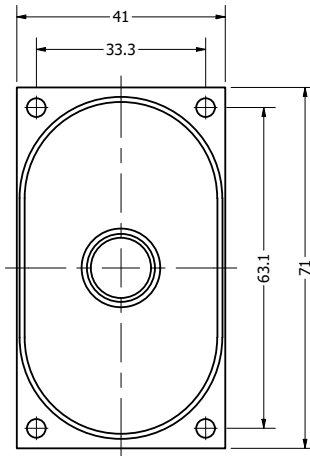

Part Number:	SC700208-1	
	DRAWN	9/4/2019
	CHECKED	9/4/2019
Description:	Dynamic Speaker	APPROVED
		C.E.
<small>This document contains data proprietary to DB Unlimited. Any use or reproduction, in any form, without prior written permission of DB Unlimited is prohibited. All terms and conditions can be found at www.dbunlimitedco.com</small>		

Top View

Side View

Bottom View

Items	Specifications	Conditions
Sound Pressure Level	100	dB (@ 1W/10cm)
Resonant Frequency	280 ± 20%	Hz
Frequency Range	200 ~ 20,000	Hz
Nominal Power	3	W
Max. Power	5	W
Impedance	8	Ω
Cone Material	Cloth	
Mount Type	Frame Mount	
Storage Temperature	-40 ~ +80	°C
Operating Temperature	-40 ~ +80	°C
Weight	38	g

REVISION HISTORY

REV	DESCRIPTION	DATE	APPROVED
	Released from Engineering	2/8/2014	J.S.
1	Updated drawing to new template, frequency, SPL, temps	9/4/2019	C.E.

NOTES

- 1) All dimensions are in mm unless otherwise noted
- 2) All tolerances are ± 0.5 mm unless otherwise noted
- 3) All parts meet RoHS
- 4) Subject to change or redrawn without notice