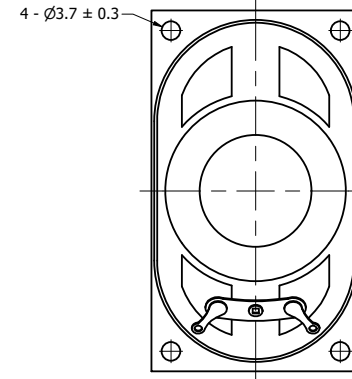

Part Number:	SC700208-1	
	DRAWN	9/4/2019
	CHECKED	9/4/2019
Description:	Dynamic Speaker	APPROVED
		C.E.
<small>This document contains data proprietary to DB Unlimited. Any use or reproduction, in any form, without prior written permission of DB Unlimited is prohibited. All terms and conditions can be found at www.dbunlimitedco.com</small>		

Top View

Side View

Bottom View

Items	Specifications	Conditions
Sound Pressure Level	100	dB (@ 1W/10cm)
Resonant Frequency	280 ± 20%	Hz
Frequency Range	200 ~ 20,000	Hz
Nominal Power	3	W
Max. Power	5	W
Impedance	8	Ω
Cone Material	Cloth	
Mount Type	Frame Mount	
Storage Temperature	-40 ~ +80	°C
Operating Temperature	-40 ~ +80	°C
Weight	38	g

REVISION HISTORY

REV	DESCRIPTION	DATE	APPROVED
	Released from Engineering	2/8/2014	J.S.
1	Updated drawing to new template, frequency, SPL, temps	9/4/2019	C.E.

NOTES

- 1) All dimensions are in mm unless otherwise noted
- 2) All tolerances are ± 0.5 mm unless otherwise noted
- 3) All parts meet RoHS
- 4) Subject to change or redrawn without notice