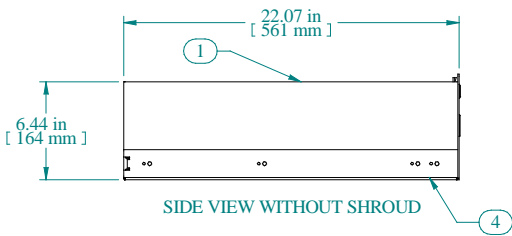

TOP VIEW

SIDE VIEW WITHOUT SHROUD

FRONT VIEW

4X
Ø.25 X .38
MTG SLOT

Item Number	Title	Quantity
1	RDRW - DRAWER BODY	1
2	RDRW - DRAWER PLATE	1
3	RDRW - DRAWER SHROUD	1
4	SLIDE 22" FULL TRAVEL	2
5	LOC KEY-LOCK WITH NUT H-7.5 MM	1
6	PLASTIC HANDLE	1

PART NUMBERS

RDRW1900722BK1	PAINTED BLACK TEXTURED
RDRW1900722CG1	PAINTED GREY/BEIGE TEXTURED
RDRW1900722LG1	PAINTED RAL7035 TEXTURED

NOTES

Maximum Weight 60 lb No Rear Support
Maximum Weight 120 lb Rear Supported
Mounting Hardware Included

Data subject to change without notice. Isometric drawing not to scale.