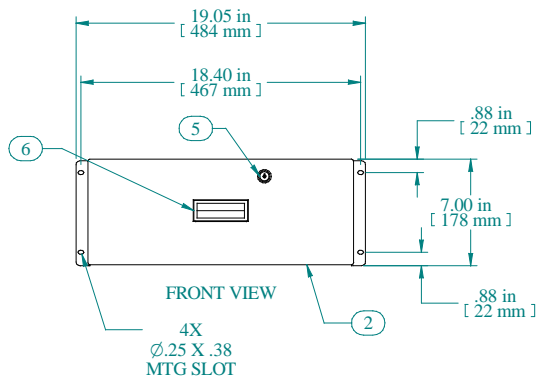

TOP VIEW

SIDE VIEW WITHOUT SHROUD

FRONT VIEW

4X
Ø.25 X .38
MTG SLOT

Item Number	Title	Quantity
1	RDRW - DRAWER BODY	1
2	RDRW - DRAWER PLATE	1
3	RDRW - DRAWER SHROUD	1
4	SLIDE 22" FULL TRAVEL	2
5	LOC KEY-LOCK WITH NUT H-7.5 MM	1
6	PLASTIC HANDLE	1

PART NUMBERS

RDRW1900722BK1	PAINTED BLACK TEXTURED
RDRW1900722CG1	PAINTED GREY/BEIGE TEXTURED
RDRW1900722LG1	PAINTED RAL7035 TEXTURED

NOTES

Maximum Weight 60 lb No Rear Support
Maximum Weight 120 lb Rear Supported
Mounting Hardware Included

Data subject to change without notice. Isometric drawing not to scale.