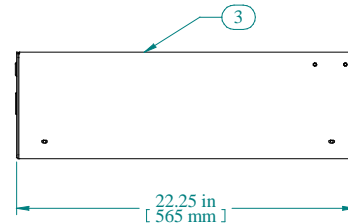

TOP VIEW

SIDE VIEW WITHOUT SHROUD

FRONT VIEW

4X
Ø.25 X .38
MTG SLOT

Item Number	Title	Quantity
1	RDRW - DRAWER BODY	1
2	RDRW - DRAWER PLATE	1
3	RDRW - DRAWER SHROUD	1
4	SLIDE 22" FULL TRAVEL	2
5	LOC KEY-LOCK WITH NUT H-7.5 MM	1
6	PLASTIC HANDLE	1

PART NUMBERS

RDRW1900722BK1	PAINTED BLACK TEXTURED
RDRW1900722CG1	PAINTED GREY/BEIGE TEXTURED
RDRW1900722LG1	PAINTED RAL7035 TEXTURED

NOTES

Maximum Weight 60 lb No Rear Support
Maximum Weight 120 lb Rear Supported
Mounting Hardware Included

Data subject to change without notice. Isometric drawing not to scale.