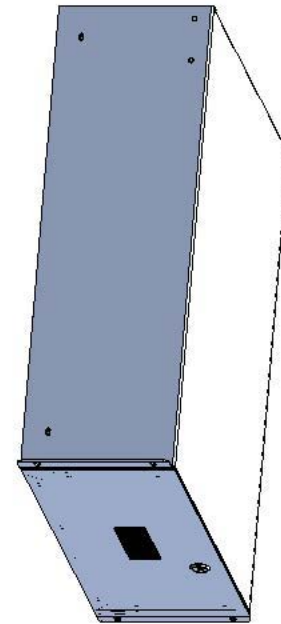

TOP VIEW

SIDE VIEW WITHOUT SHROUD

FRONT VIEW

4X
Ø.25 X .38
MTG SLOT

Item Number	Title	Quantity
1	RDRW - DRAWER BODY	1
2	RDRW - DRAWER PLATE	1
3	RDRW - DRAWER SHROUD	1
4	SLIDE 22" FULL TRAVEL	2
5	LOC KEY-LOCK WITH NUT H-7.5 MM	1
6	PLASTIC HANDLE	1

PART NUMBERS

RDRW1900722BK1	PAINTED BLACK TEXTURED
RDRW1900722CG1	PAINTED GREY/BEIGE TEXTURED
RDRW1900722LG1	PAINTED RAL7035 TEXTURED

NOTES

Maximum Weight 60 lb No Rear Support
Maximum Weight 120 lb Rear Supported
Mounting Hardware Included

Data subject to change without notice. Isometric drawing not to scale.