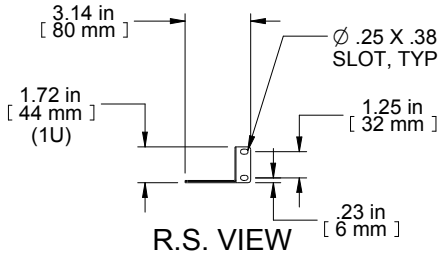

R.S. VIEW

PART NUMBERS	
RAAB3648BK	PAINTED BLACK SMOOTH
NOTES	
MOUNTING HARDWARE NOT INCLUDED	
SOLD IN PAIRS	
ADJUSTABLE FLOATING DESIGN	
COMPATIBLE WITH CABINETS & 4 POST RACKS	

**HAMMOND
MANUFACTURING.**
www.hammondmfg.com

PART NO. RAAB3648