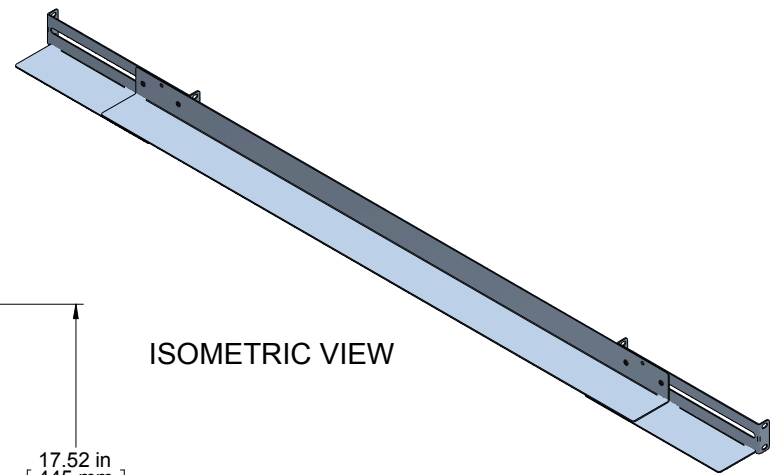

ISOMETRIC VIEW