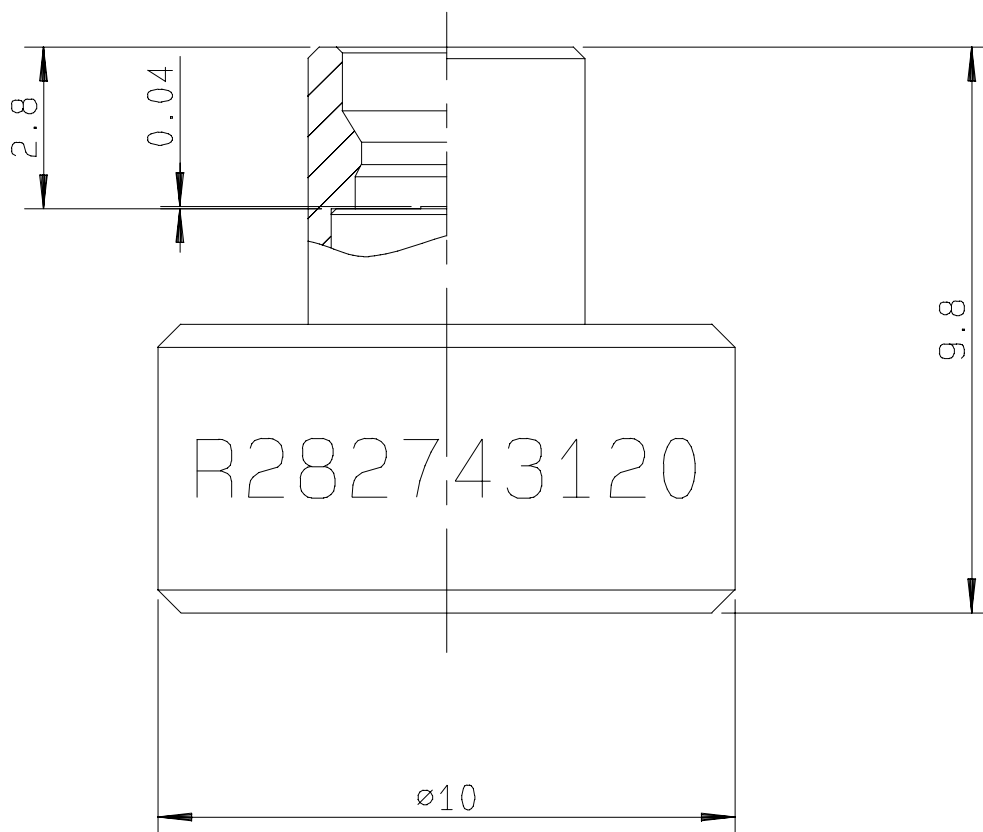

POSITIONER FOR SOLDERING SMP

R282.743.120

STRAIGHT AND R/A FEMALE

Series : **OUT**

Issue : 0327 A

In the effort to improve our products, we reserve the right to make changes judged to be necessary.