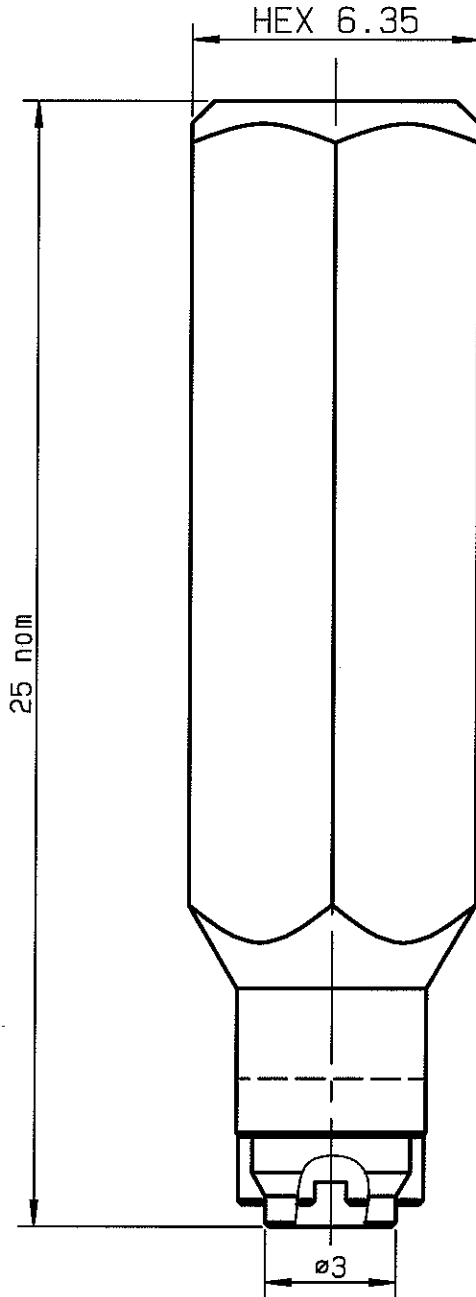

**SCREW HEX TOOL THE R222 L-DET  
FOR TORQUE DRIVER**

**R282.360.002**  
**SERIES OUT.COAX**

BONOMINI

| ISSUE   | CREATION DATE | FILE PART-NUMBER |
|---------|---------------|------------------|
| 9936A00 | 06-SEP-99     | EPC98-06         |