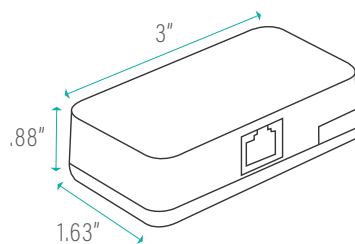

- Fully IEEE802.3AF compliant
- RJ45 input
- Micro USB output
- Input Voltage of 48VDC 802.3AF
- Output Voltage of 2.1A / 5V
- LED status indicators

Classic PoE Adapter

Our proprietary Power Over Ethernet (PoE) Adapter will keep any iPad mini, iPad Air, iPad Pro, iPad Classic, Samsung, and all other tablet devices fully charged via a USB connector and Cat5 or Cat6 ethernet connection. Keep your conference room booking system beautifully displayed, day and night with a PowerBx PoE Adapter.