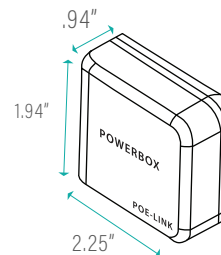

- Fully IEEE802.3AF compliant
- RJ45 input
- Micro USB output
- Input Voltage of 48VDC 802.3AF
- Output Voltage of 2.1A / 5V
- LED status indicators

Classic PoE Adapter

Our proprietary Power Over Ethernet (PoE) Adapter will keep any iPad mini, iPad Air, iPad Pro, iPad Classic, Samsung, and all other tablet devices fully charged via a USB connector and Cat5 or Cat6 ethernet connection. Keep your conference room booking system beautifully displayed, day and night with a PowerBx PoE Adapter.