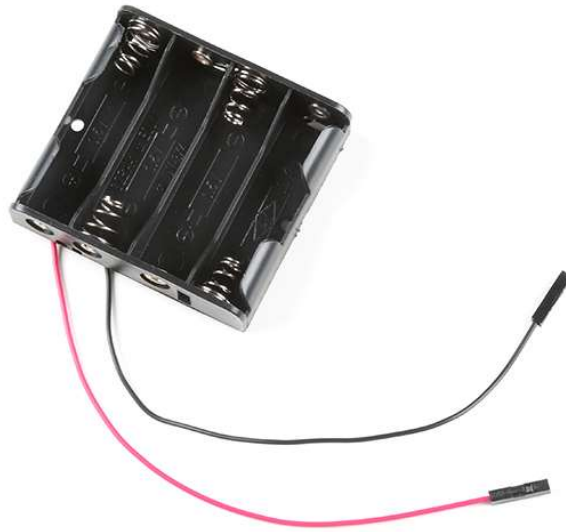

Battery Holder - 4xAA (Female Connectors)

PRT-16719

This is a simple 4 cell AA battery holder. The 5 inch cable is terminated with female jumper ends.

<https://www.sparkfun.com/products/16719> 12-1-2022