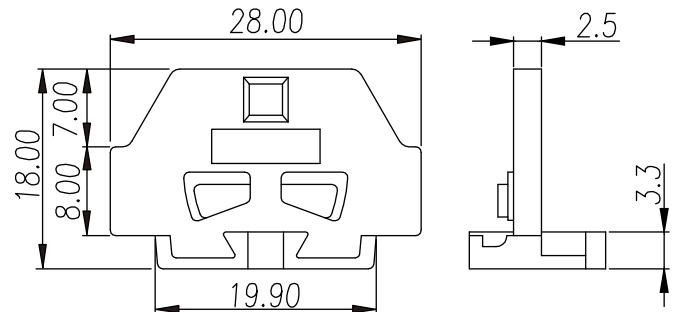

PM2.5WSC

DIN Rail Terminal Blocks > Accessories > End Cover

Specification

Product description	End Cover
Color	Grey
Housing material	PA
Inflammability class	UL94-V0
Compatible products	PM2.5WS / PM2.5WSA / PMM2.5WS / PMM2.5WSA
Package	50 pcs / box