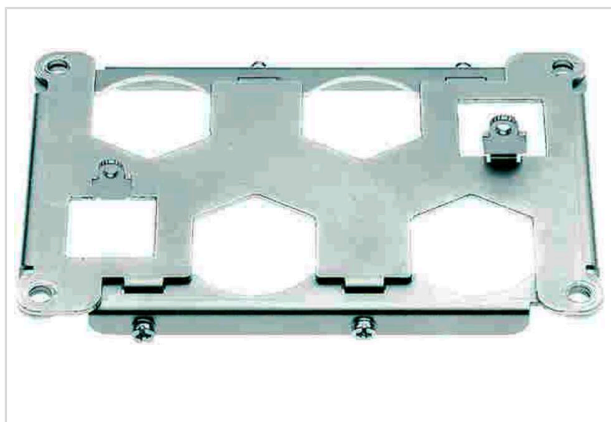

## Han 48HPR frame for 4XHC350 for hood

Image is for illustration purposes only. Please refer to product description.

Part number	09 40 048 9910
Specification	Han 48HPR frame for 4XHC350 for hood
HARTING eCatalogue	<a href="https://b2b.harting.com/09400489910">https://b2b.harting.com/09400489910</a>

### Identification

Category	Accessories
Series of hoods/housings	Han <sup>®</sup> HPR
Type of accessory	Frame
Description of the accessory	for female inserts 4x HC 350 contacts + 2x Han <sup>®</sup> Q 5/0

### Version

Gender	Female
Size	48 HPR