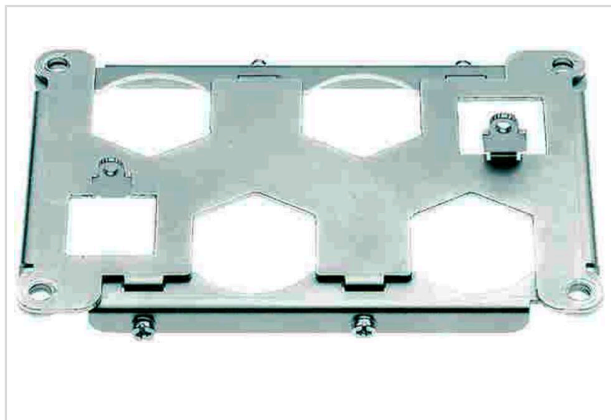

Han 48HPR frame for 4XHC350 for housing

Image is for illustration purposes only. Please refer to product description.

Part number	09 40 048 9810
Specification	Han 48HPR frame for 4XHC350 for housing
HARTING eCatalogue	https://b2b.harting.com/09400489810

Identification

Category	Accessories
Series of hoods/housings	Han [®] HPR
Type of accessory	Frame
Description of the accessory	for male inserts 4x HC 350 contacts + 2x Han [®] Q 5/0

Version

Gender	Male
Size	48 HPR