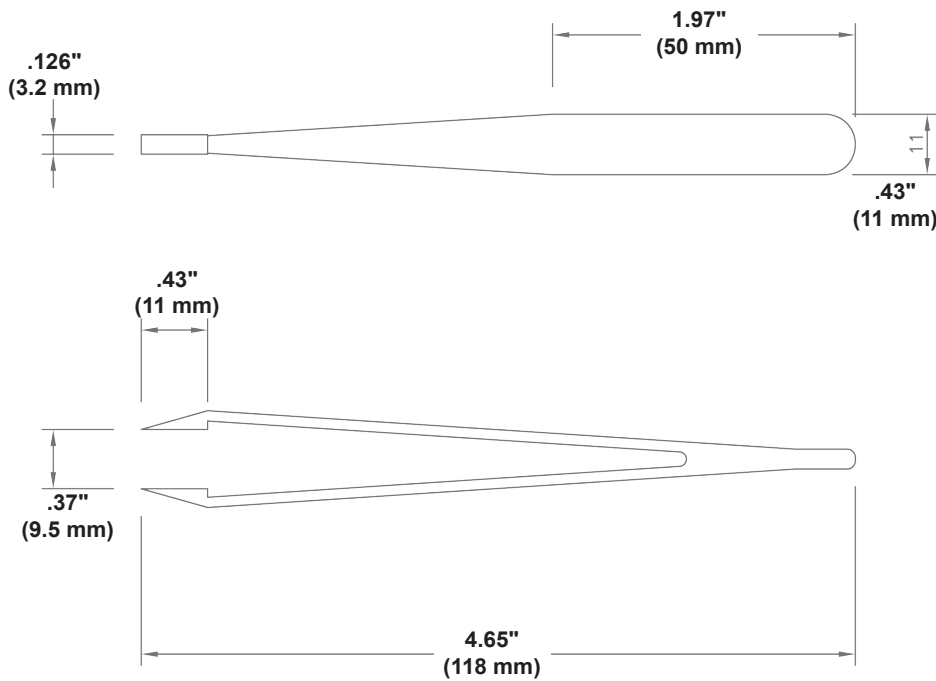

Features:

- **International Style:** P35
- **Material:** Plastic Grey Static Dissipative
- **Resistance:**
 - 1×10^6 to $<1 \times 10^{11}$ tested per modified ANSI/ESD S4.1
- **Magnetic Properties:** Anti-Magnetic
- **Corrosion Resistance:** Anti-Acid
- **Finish:** Plastic
- **Tips:** Straight, Flat
- **Made in Italy**

Unless otherwise noted, tolerance is $\pm 10\%$.

Specifications and procedures subject to change without notice.

LIGHTWEIGHT PLASTIC DISSIPATIVE TWEEZER, STRAIGHT TIP, FLAT, STYLE P35

2860 CORDELIA RD STE 230, FAIRFIELD CA, 94534
 PHONE: (909) 627-2453
 WEBSITE: TronexTools.com

DRAWING NUMBER
 P35-STD

DATE
 MAY
 2020

TRONEX