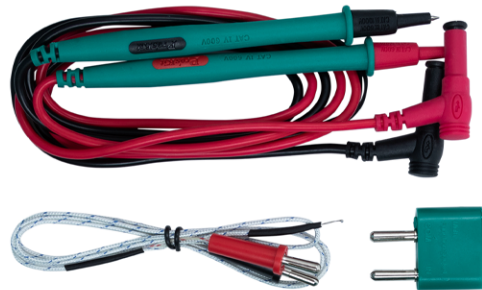

3-1/2 digits 1999 Counts Multimeter

Item: MT-1270

- Large 3.5 digit (1999) LCD
- 0.5% best accuracy
- Data hold
- Low battery indication
- Auto power off

Digits	3 1/2 digits 1999 counts
Accuracy	0.5% best accuracy.
DCV	200mV/2V/20V/200V $\pm(0.5\%+3d)$ 1000V $\pm(0.8\%+10d)$
ACV	2V/20V/200V $\pm(0.8\%+5d)$ 750V $\pm(1.2\%+10d)$
DCA	2mA/20mA $\pm(0.8\%+10d)$, 200mA $\pm(1.2\%+8d)$, 10A $\pm(2.0\%+5d)$
ACA	20mA $\pm(1.0\%+15d)$, 200mA $\pm(2.0\%+5d)$, 10A $\pm(3.0\%+10d)$
Resistance	200 Ω $\pm(0.8\%+5d)$, 2K/20K/200K/2M Ω $\pm(0.8\%+3d)$ 20M Ω $\pm(1.0\%+25d)$, 200M Ω $\pm[5.0\%(\text{rdg}-10)+30d]$
Frequency	20K Hz $\pm(3.0\%+18d)$
Capacitance	2nF $\pm(2.5\%+20d)$, 20nF $\pm(2.5\%+20d)$, 200nF $\pm(2.5\%+20d)$, 2 μ F $\pm(2.5\%+20d)$, 20 μ F $\pm(5.0\%+30d)$
Temperature	(-20°C~400°C) $\pm 1.0\%+5d$, (400~1000°C) $\pm(1.5\%+15d)$
Battery	9V(6F22) (Not Included)
Size (HXWXD)mm	7.2 x 3.5 x 1.8 in.