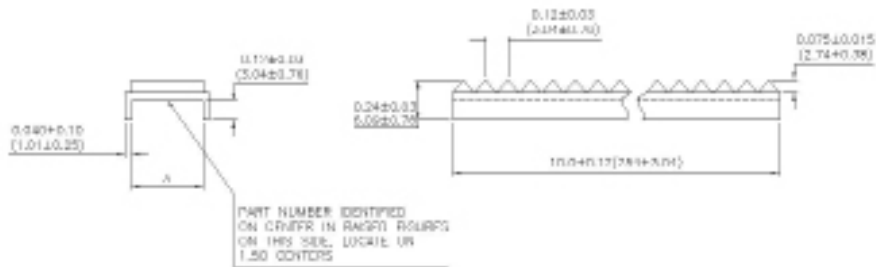

M85049	/127	BASE MATERIAL
SERIES	SLASH NUMBER	SILICONE RUBBER AS PER AMS3302

TABLE A				
Order Number	A		Applicable Accessories	Applicable Accessories
	0.031(±0.78)		/118, /120, /121, /123	/124, /126
	mm	inch	mm	inch
01	0.312	7.92	03-16	09-17
02	0.440	11.18	18-24 & 61	19-25
03	0.560	14.22	28-40	--