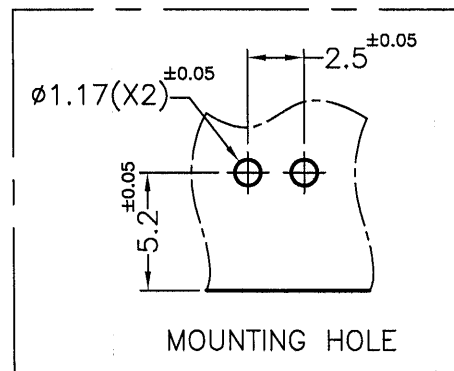

康揚企業股份有限公司
KANG YANG HARDWARE ENTERPRISE CO., LTD.
康揚塑膠(東莞)有限公司
KANG YANG PLASTIC(DONG GUAN)CO.,LTD.
康哲電腦配件(吳江)有限公司
KANG CHE COMPUTER COMPONENTS(WUJIANG)CO.,LTD.

PROPRIETARY AND CONFIDENTIAL THE INFORMATION CONTAINED IN THIS DRAWING IS THE SOLE PROPERTY OF KANG YANG HARDWARE ENTERPRISE CO. ANY REPRODUCTION IN PART OR AS A WHOLE WITHOUT THE WRITTEN PERMISSION OF KANG YANG HARDWARE ENTERPRISE CO. IS PROHIBITED.	DATE	2019.06.05	TITLE	LIGHT PIPE	DWG. NO.	LEM-136V01-F		PART NO.	LEM-136V01-F		
	DRAWN	Louis	MATERIAL	PC UL94V-0	SIZE	A4		SPEC. DWG.	REV A		
	CHECKED		COLOR	TRANSPARENT	FINISH						
	APPROVED		UNLESS OTHERWISE SPECIFIED TOLERANCE:	SEE ABOVE		SCALE:	3:1	UNIT	mm	SHEET 1 OF 1	
DO NOT SCALE DRAWING