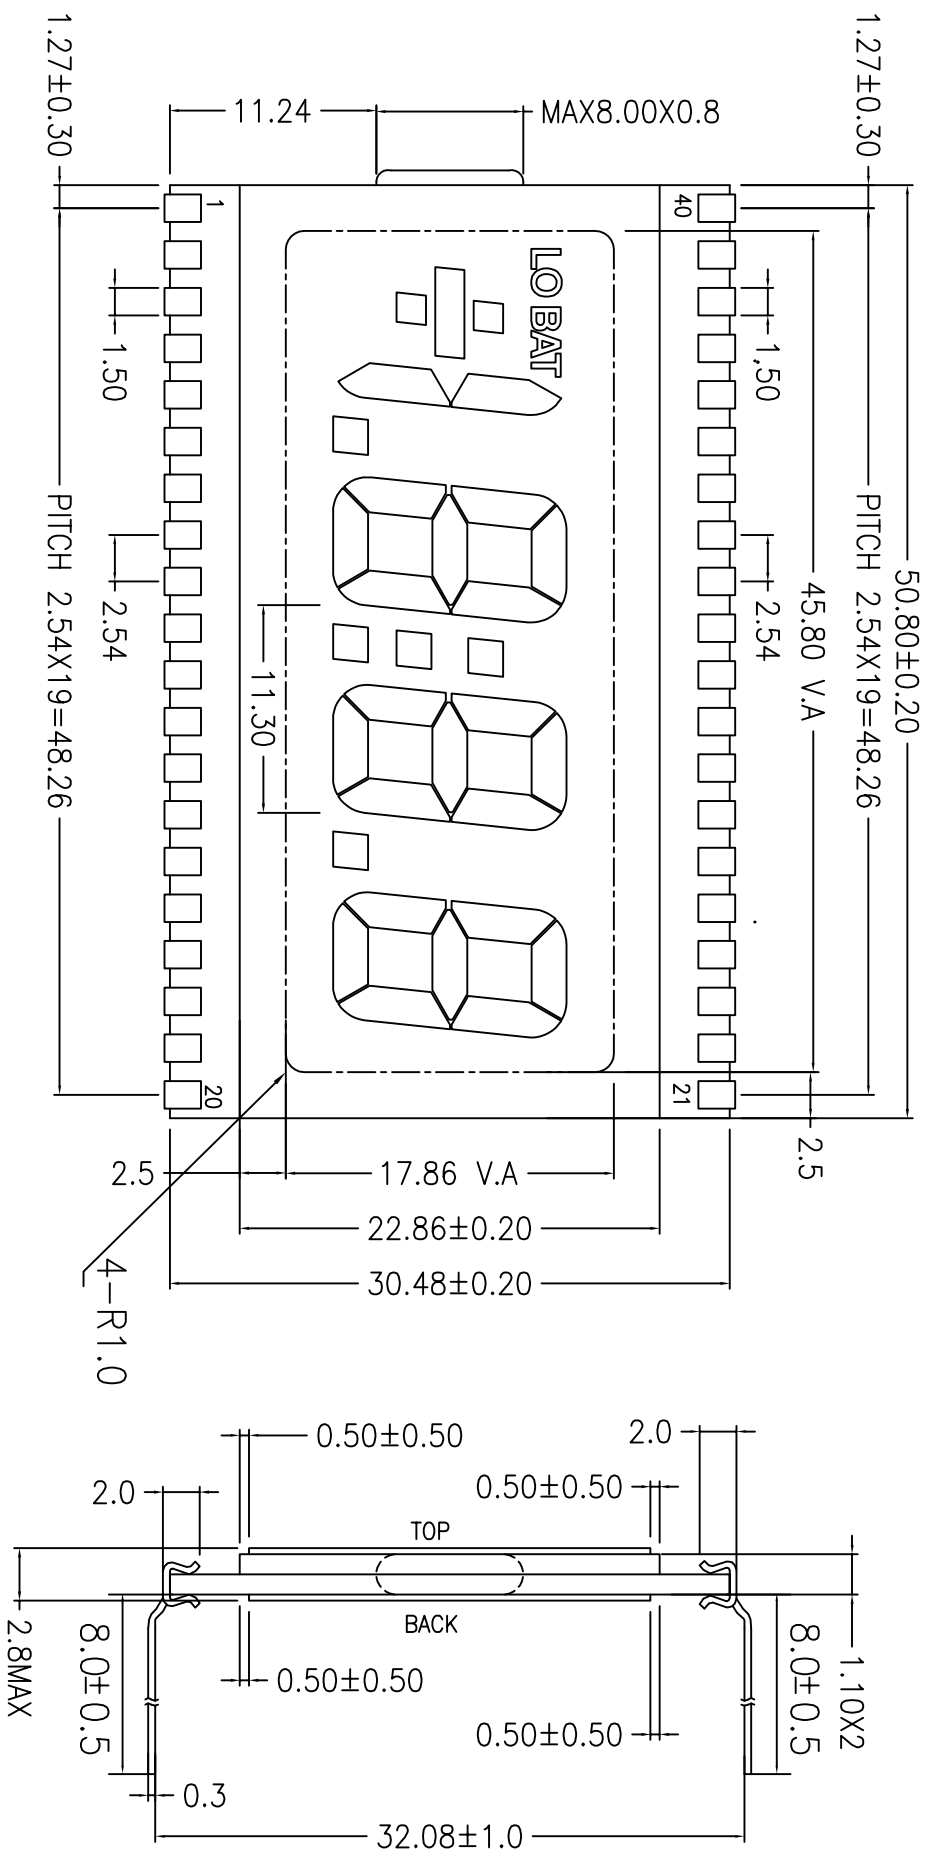

## Specification for LCD Glass

### JAZZ-EC-PO

Revision A

JAZZ	3 1/2 Digit LCD Glass Panel
EC	Serial EC, Dimension 50.80 x 30.48 x 3.00 mm
P	Positive TN Mode
O	Dark Character on Orange Background
/	Reflective
/	6 o'clock Viewing Direction
/	Top: -20~+70°C; Tstr: -30~+80°C
/	No Backlight
/	RoHS Compliant
/	Pin Connection

**NOTES:**

- 1. LCD type: TN
- 2. Display mode: Positive
- 3. Polarizer type: Reflective
- 4. Viewing Angle: 6:00
- 5. Connector: Pin
- 6. Drive voltage: 5.0V
- 7. Drive method: STATIC
- 8. Operating Temp: 0°C~50°C
- 9. Storage Temp: -20°C~70°C

SCALE: NTS

UNITS: mm

SHEET 1 OF 2

PIN	SEGG	PIN	SEGG	PIN	SEGG	PIN	SEGG
1	BP	11	2C	21	4A	31	2F
2	TX	12	DP2	22	4F	32	2G
3	IBC	13	3E	23	4G	33	
4		14	3D	24	3B	34	
5		15	3C	25	3A	35	
6		16	DP3	26	3F	36	
7		17	4E	27	3G	37	
8	DP1	18	4D	28	COL	38	LO BAT
9	2E	19	4C	29	2B	39	TY
10	2D	20	4B	30	2A	40	BP