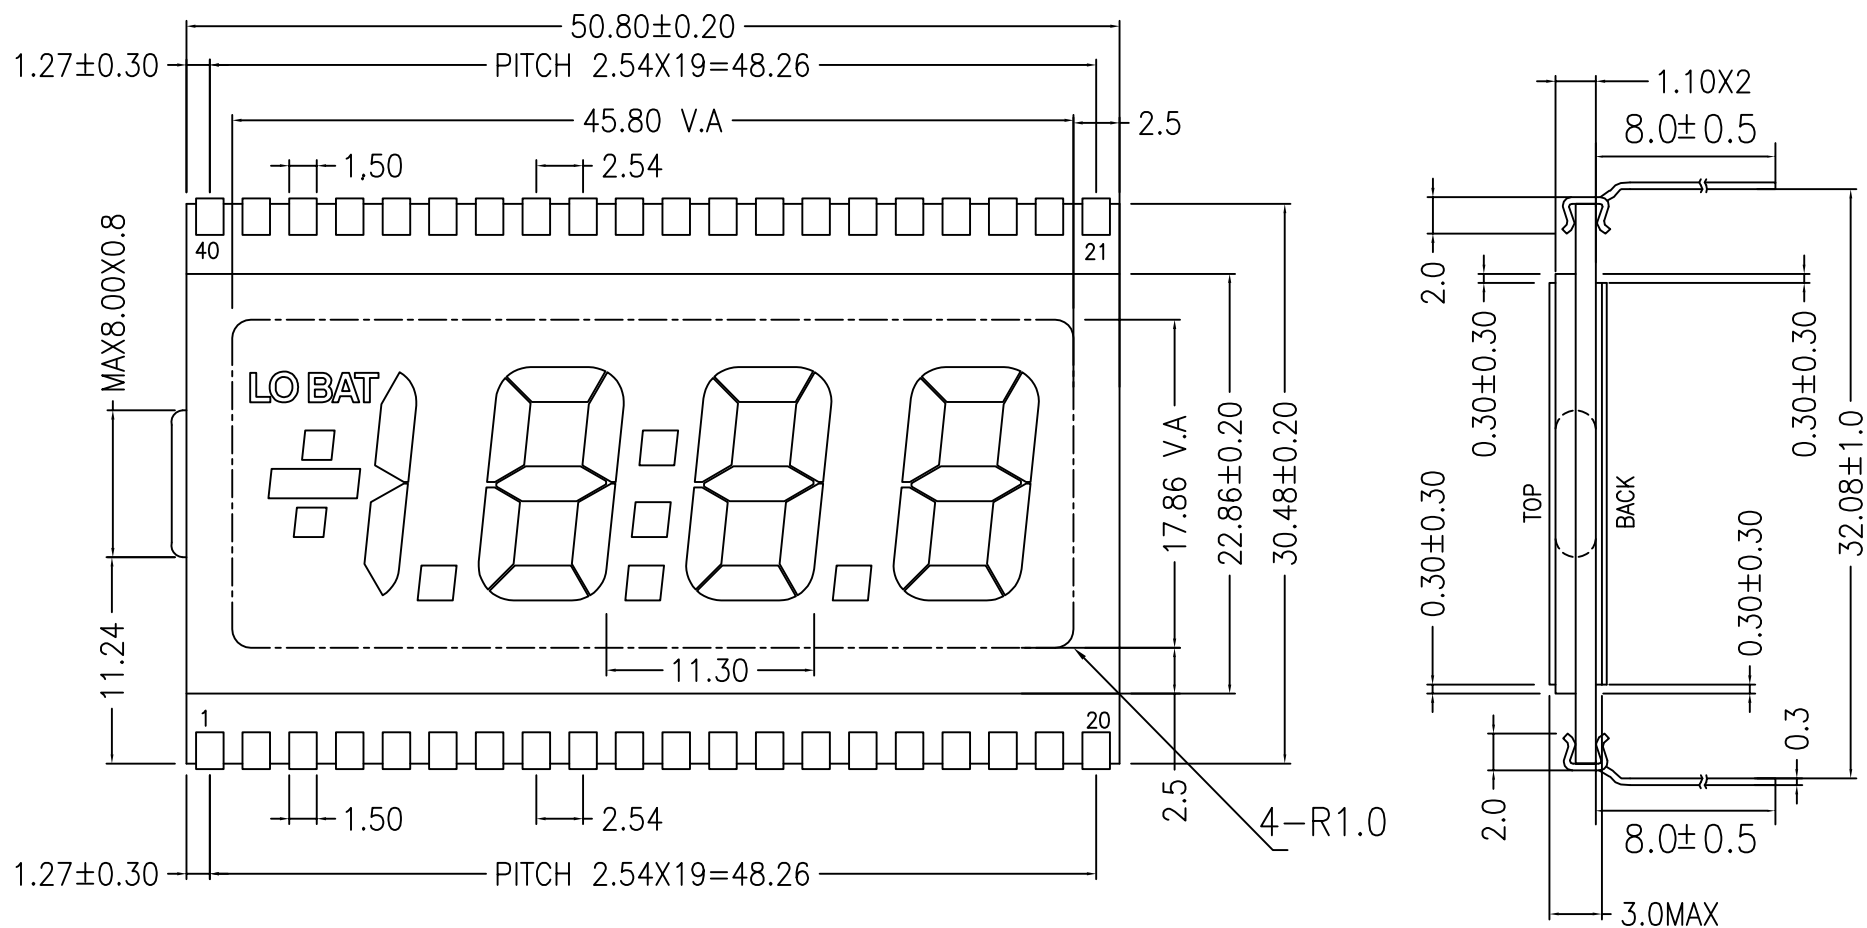

ORIENT DISPLAY

Your Total LCD Solution Provider

Specification for LCD Glass

JAZZ-EC-PMG

Revision A

JAZZ	3 1/2 Digit LCD Glass Panel
EC	Serial EC, Dimension 50.80 x 30.48 x 3.00 mm
P	Positive TN Mode
MG	Green Character on Gray Background
/	Reflective
/	6 o'clock Viewing Direction
/	Top: -20~+70°C; Tstr: -30~+80°C
/	No Backlight
/	RoHS Compliant
/	Pin Connection

NOTES:

- | | | | |
|--------------------|------------|----------------------------------------|----------|
| 1. LCD type: | TN | 6. Drive voltage: | 5.0V |
| 2. Display mode: | Positive | 7. Drive method: | STATIC |
| 3. Polarizer type: | Reflective | 8. Operating Temp: | -20~70°C |
| 4. Viewing Angle: | 6:00 | 9. Storage Temp: | -30~80°C |
| 5. Connector: | Pin | 10. Green Character on Gray Background | |

PIN	SEG	PIN	SEG	PIN	SEG	PIN	SEG
1	BP	11	2C	21	4A	31	2F
2	TX	12	DP2	22	4F	32	2G
3	1BC	13	3E	23	4G	33	
4		14	3D	24	3B	34	
5		15	3C	25	3A	35	
6		16	DP3	26	3F	36	
7		17	4E	27	3G	37	
8	DP1	18	4D	28	COL	38	LO BAT
9	2E	19	4C	29	2B	39	TY
10	2D	20	4B	30	2A	40	BP