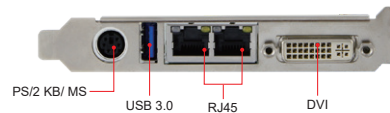

### Features

- 7th/6th Gen Intel® Xeon® E3 /Core™ i7/i5/i3 / Pentium® QC/DC Processor, up to 4.0 GHz
- 2x DDR4- 2133 DIMM, Max. 32GB, ECC compatible
- Intel® processor integrated graphics, supports DVI-I, CRT, DVI-D
- 2x Intel® Gigabit LAN
- 3x USB 3.0, 2x USB 2.0, 4x COM, 6x SATA III
- 1x Mini PCI-E slot
- Watchdog timer, Digital I/O, iAMT (11.0)

### Specifications

CPU Socket	LGA1151
CPU	7th/6th Gen Intel® DT Xeon® E3 & Core™ i7/i5/i3 / Pentium®/ Celeron® QC/DC processors
PCH	IB990AF-C236: Intel® C236 PCH IB990AF: Intel® Q170 PCH
Memorys	2x DDR4-2133 DIMM, Max 32GB (ECC compatible)
BIOS	AMI
Watchdog Timer	256 levels
H/W Monitor	Yes
Storage Device Interface	N/A
Expansion Slots	4x PCI, 4x PCI-E (x1) or 1x PCI-E (x4) 1x PCI-E (x16) from backplane
Mini Type Slots	1x Mini PCI-E
Graphics Controller	7th/6th Gen Intel® Core™ DT Xeon® E3 & Core™ i7/i5/i3/ Pentium®/ Celeron® integrated graphics
Video Output	Supports DVI-I, VGA, DVI-D
Ethernet	Intel® I219LM Gigabit LAN PHY Intel® I211AT or I210AT Gigabit LAN( as 2nd LAN)
I/O Chipset	Fintek F81846AD-I 1x RS232/422/485 (jumperless selection) 3x RS232, 1x LPT
USB 2.0	2x USB 2.0 (Type-A) 1x USB 2.0 via Mini PCI-E
USB 3.X	3x USB 3.0 on board
Serial ATA	6x SATA III
Audio	Intel® C236 PCH built-in HD audio controller + Realtek ALC888S codec
TPM	TPM (1.2) (IB990VF)
Others	Digital I/O(4-in/4-out), RAID, iAMT (11.0), TPM (1.2) (IB990AF only)
Dimensions (L x W)	338mm x 126mm (13.31" x 4.96")
Max. Power Requirement	Intel® Xeon® processor E3-1225 v5 w/ 2x DDR4-2133 4GB +12V: 5.67A; +5V: 1.88A; +5VSB: 0.09A; +3.3V: 0.08A
Operating Temperature	0°C ~ 60°C (32°F ~ 140°F)
Storage Temperature	-20°C ~ 80°C (-4°F ~ 140°F)
Relative Humidity	90%(non-condensing @60°C)

### Ordering Information

IB990AFS-C236	LGA1151 C236 PICMG 1.3 Full-Size CPU Card w/ DVI-I, VGA, DVI-D, dual Gigabit LAN, iAMT (11.0), 6x SATA III
IB990AFS	LGA1151 Q170 PICMG 1.3 Full-Size CPU Card w/ DVI-I, VGA, DVI-D, dual Gigabit LAN, iAMT (11.0), 4x SATA III