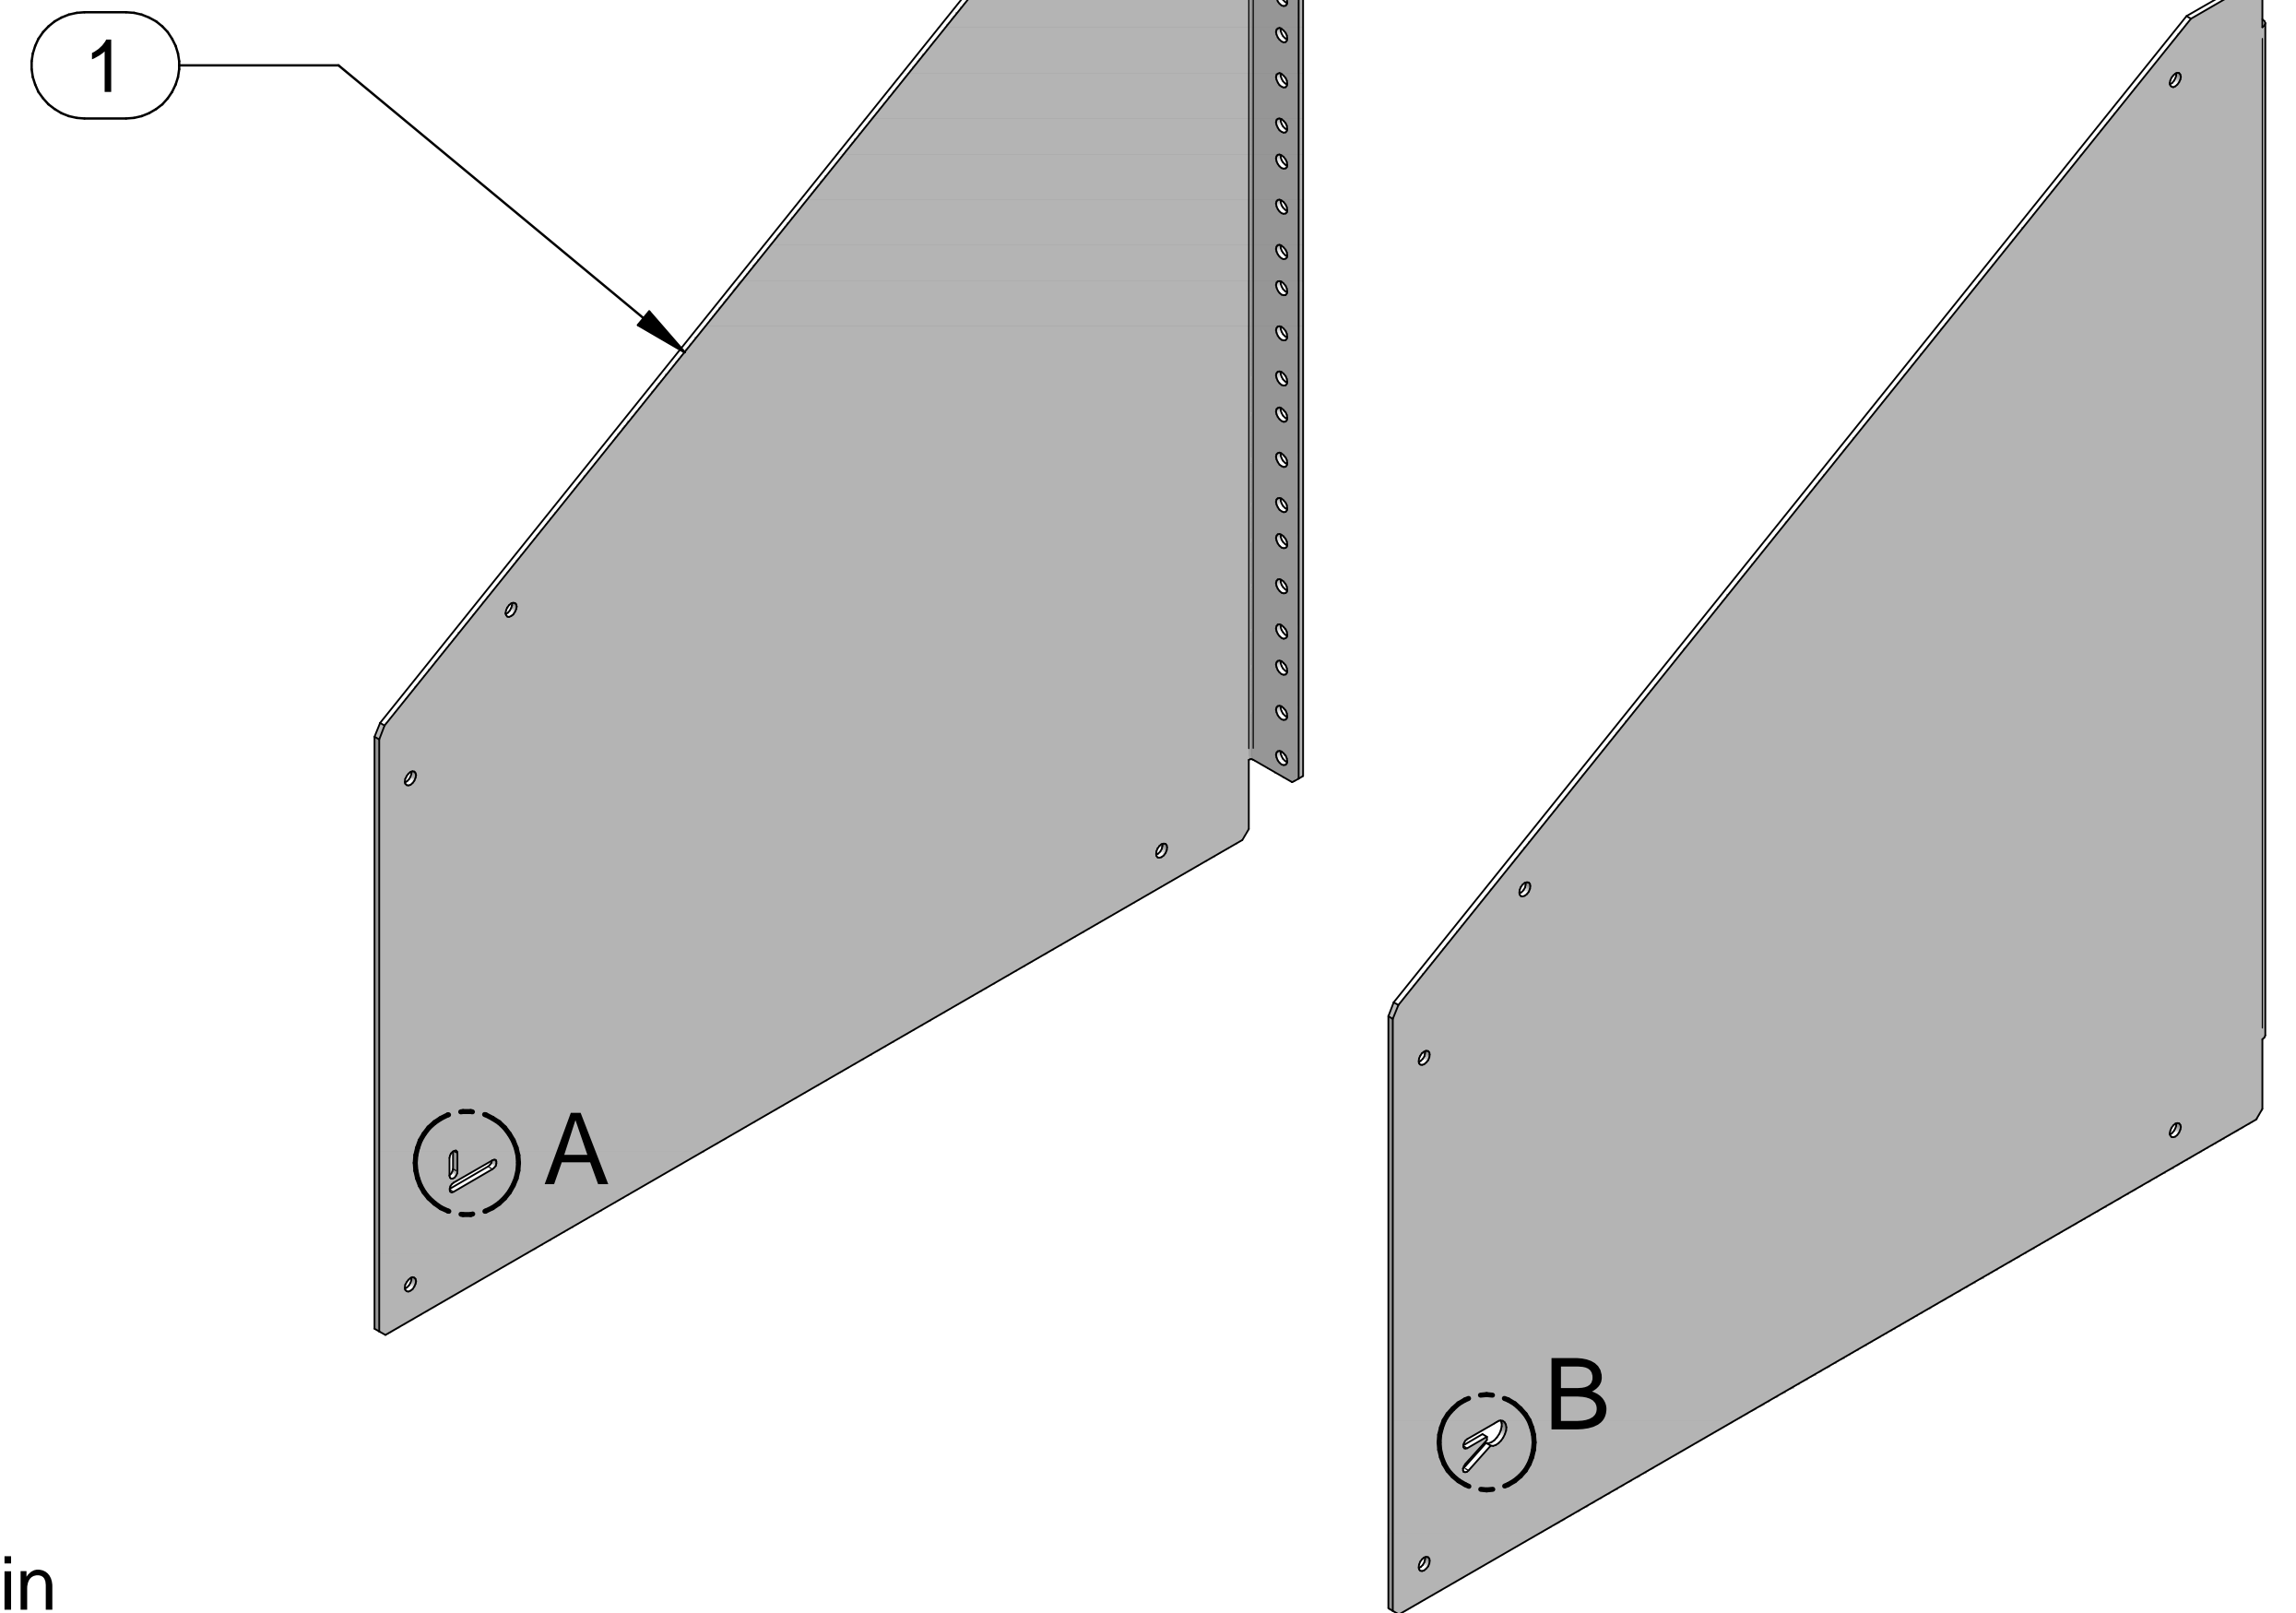

FRONT VIEW

TOP VIEW

SIDE VIEW

BOTTOM VIEW

ISOMETRIC VIEW

DETAIL A
LEFT RAIL INDICATOR
2:1

DETAIL B
RIGHT RAIL INIDCATOR
2:1

Item Number	Title	Quantity
1	HLP - FIXED 90/30 DEG. RAIL (8U)	1

PART NUMBERS

HLP8UFR	PAINTED WHITE SMOOTH
---------	----------------------

NOTES

Mounting Hardware Included

Sold as a pair

See Hammond Website for More Information

Français

Pour tous les détails sur nos produits, svp veuillez consulter notre site www.hammondmfg.com
Data subject to change without notice. Isometric drawing not to scale.
Les données sont sujettes à changement sans préavis.