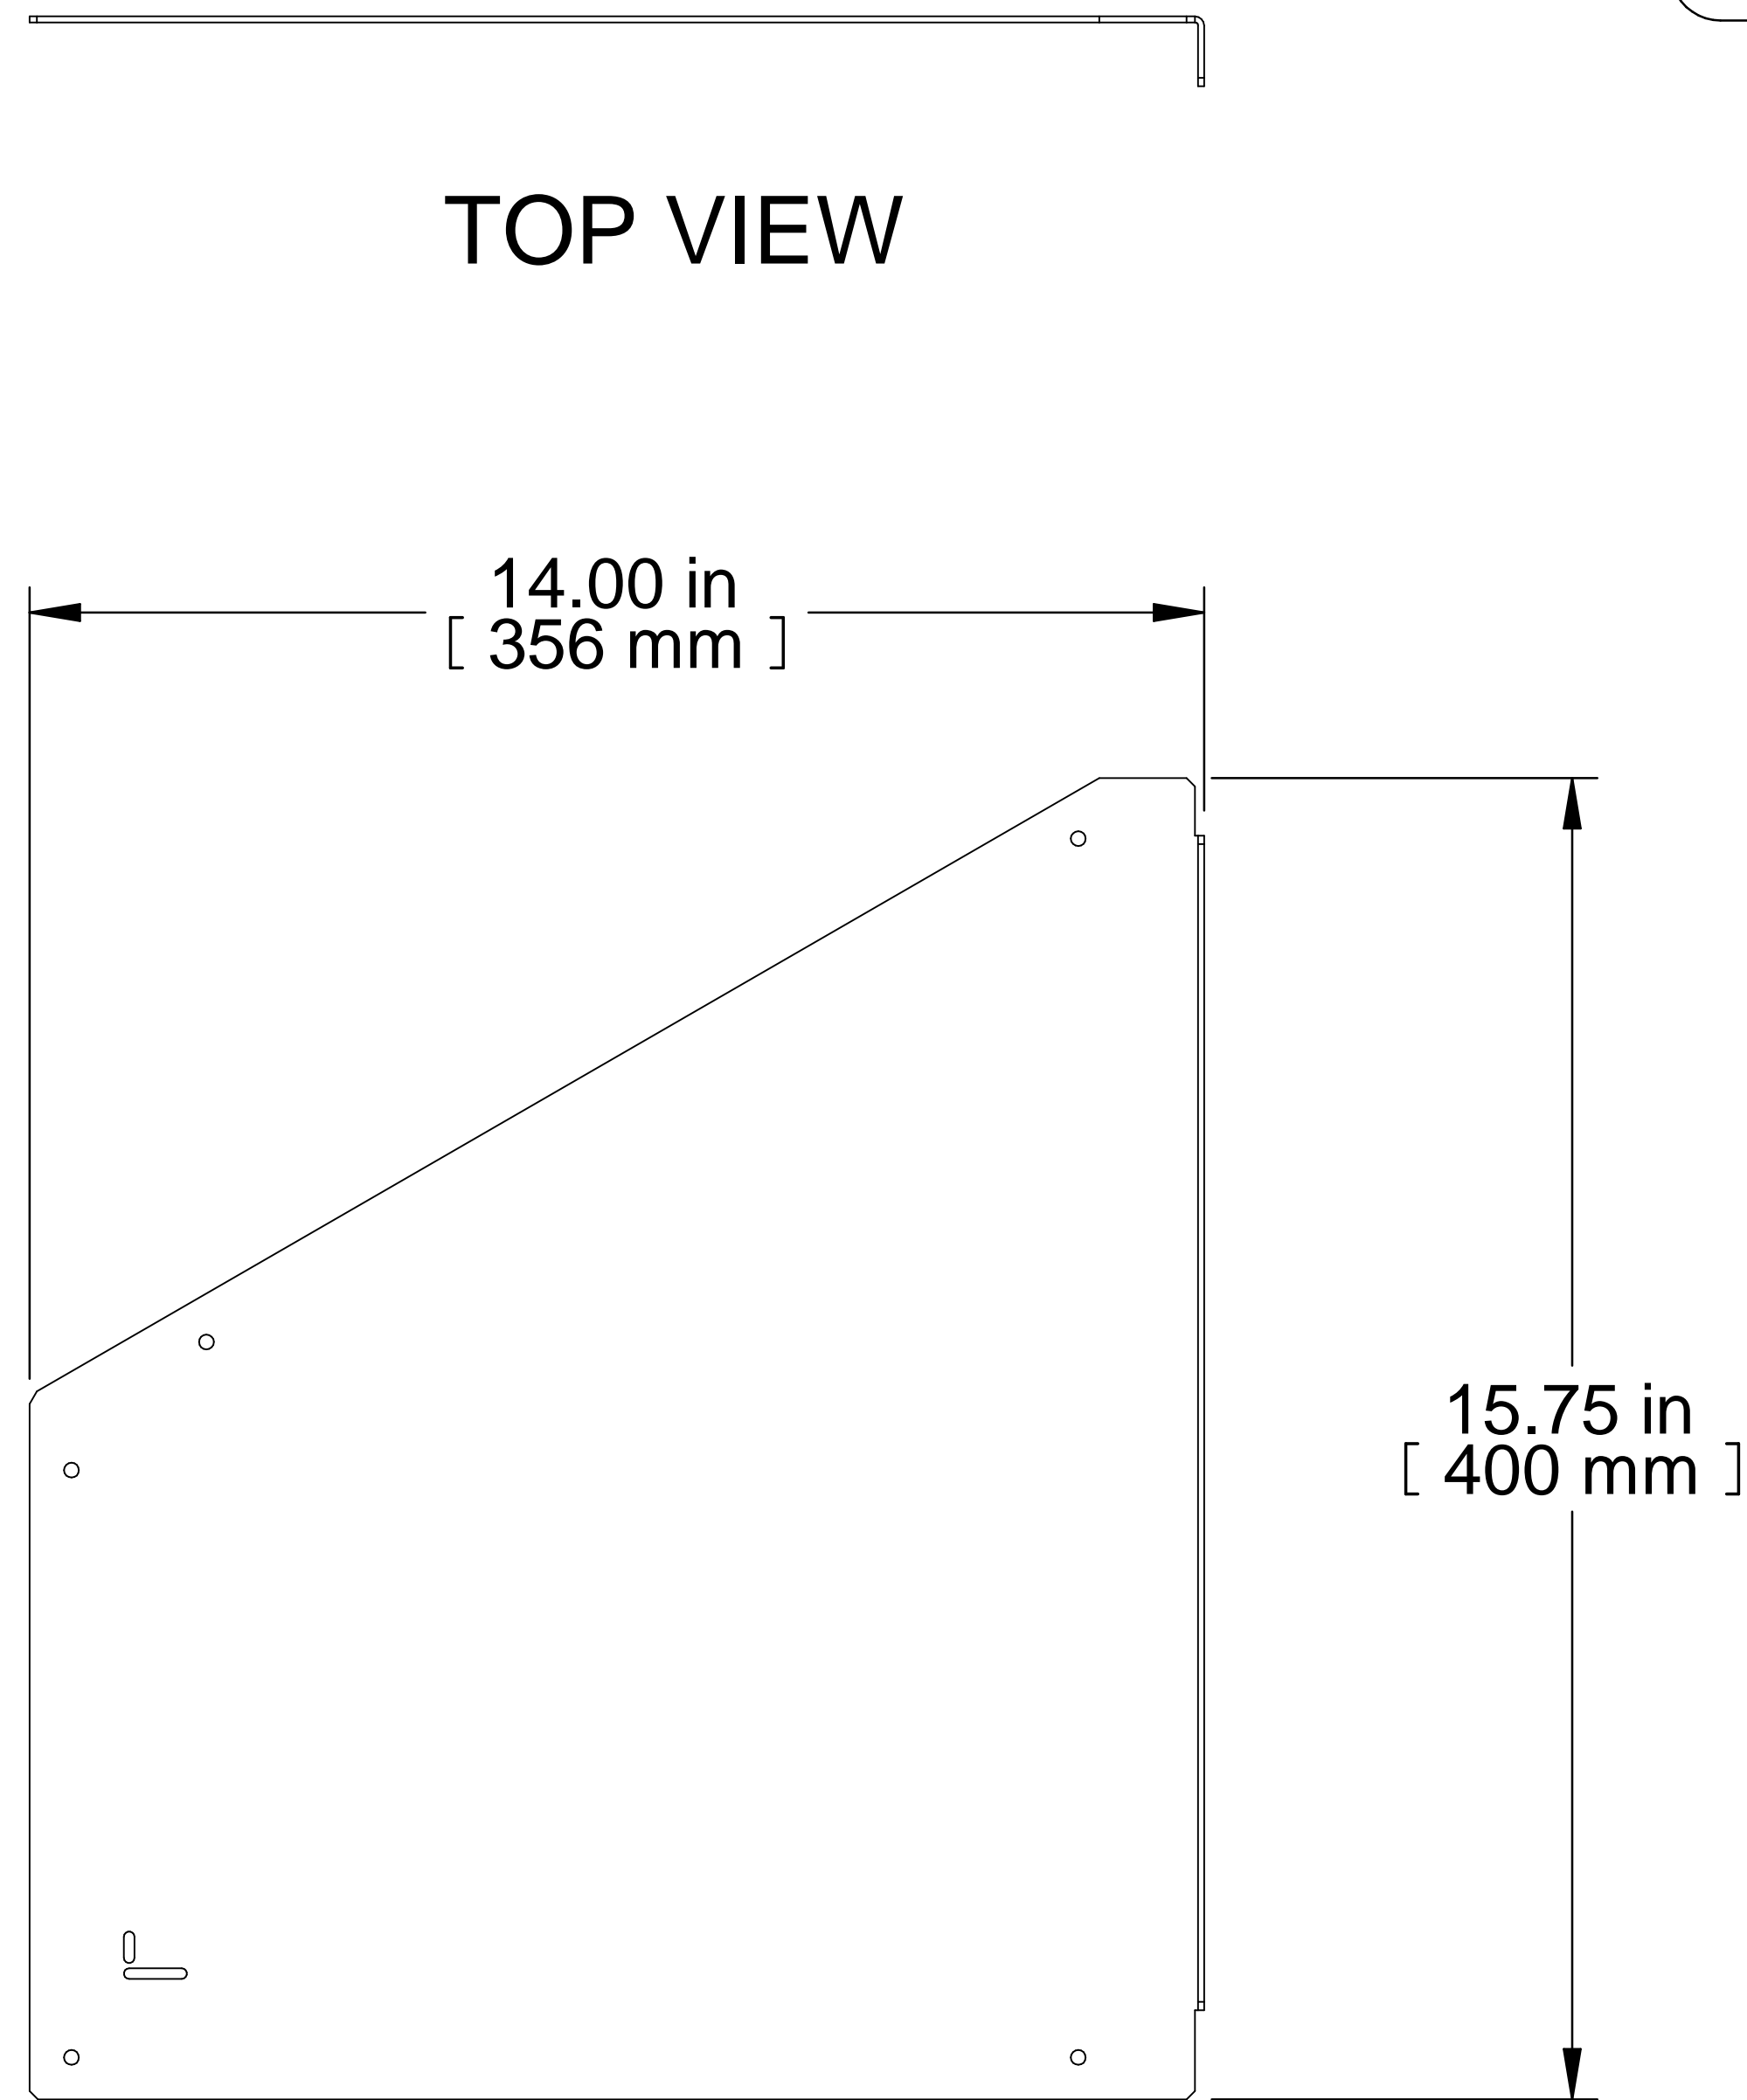

FRONT VIEW

TOP VIEW

SIDE VIEW

BOTTOM VIEW

ISOMETRIC VIEW

DETAIL A
LEFT RAIL INDICATOR
2:1

DETAIL B
RIGHT RAIL INIDCATOR
2:1

Item Number	Title	Quantity
1	HLP - FIXED 90/30 DEG. RAIL (8U)	1

PART NUMBERS

HLP8UFR	PAINTED WHITE SMOOTH
---------	----------------------

NOTES

Mounting Hardware Included

Sold as a pair

See Hammond Website for More Information

Français

Pour tous les détails sur nos produits, svp veuillez consulter notre site www.hammondmfg.com
Data subject to change without notice. Isometric drawing not to scale.
Les données sont sujettes à changement sans préavis.