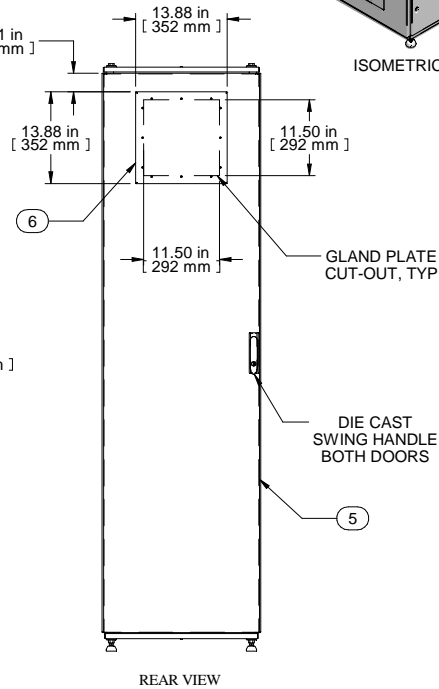

ISOMETRIC VIEW

ISOMETRIC VIEW
DOORS AND SIDE
PANELS REMOVED

Item Number	Title	Quantity
1	HME - FRAME WELDMENT 2200 X 600 X 800	1
2	HME TOP PANEL ASSEMBLY	1
3	HME BOTTOM PANEL ASSEMBLY	1
4	HDME - SOLID DOOR ASS'Y 2200MM X 600MM	1
5	HDME - SOLID DOOR ASS'Y 2200MM X 600MM	1
6	GLAND PLATE 13.88 x 13.88	2
7	DEPTH GRID STRAPS (PAIR)	3
8	47U PANEL RAILS FOR 19°MTG (PAIR)	2
9	HME-SIDE PANEL (PAIR)	1
10	HME - LEVELLING FEET (SET)	1

PART NUMBERS		
HDME2268	PAINTED BLACK TEXTURED	

NOTES

See Hammond Website for Additional Accessories

Français

Pour tous les détails sur nos produits, svp veuillez consulter notre site www.hammondmfg.com.
Data subject to change without notice. Isometric drawing not to scale.
Les données sont sujettes à changement sans préavis.

www.hammondmfg.com

PART NO. HDME2268