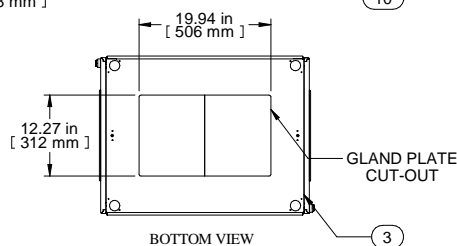

ISOMETRIC VIEW

ISOMETRIC VIEW
DOORS AND SIDE
PANELS REMOVED

Item Number	Title	Quantity
1	HME - FRAME WELDMENT 2200 X 600 X 800	1
2	HME TOP PANEL ASSEMBLY	1
3	HME BOTTOM PANEL ASSEMBLY	1
4	HDME - SOLID DOOR ASS'Y 2200MM X 600MM	1
5	HDME - SOLID DOOR ASS'Y 2200MM X 600MM	1
6	GLAND PLATE 13.88 x 13.88	2
7	DEPTH GRID STRAPS (PAIR)	3
8	47U PANEL RAILS FOR 19°MTG (PAIR)	2
9	HME-SIDE PANEL (PAIR)	1
10	HME - LEVELLING FEET (SET)	1

PART NUMBERS		
HDME2268	PAINTED BLACK TEXTURED	

NOTES

See Hammond Website for Additional Accessories

Français

Pour tous les détails sur nos produits, svp veuillez consulter notre site www.hammondmfg.com.
Data subject to change without notice. Isometric drawing not to scale.
Les données sont sujettes à changement sans préavis.