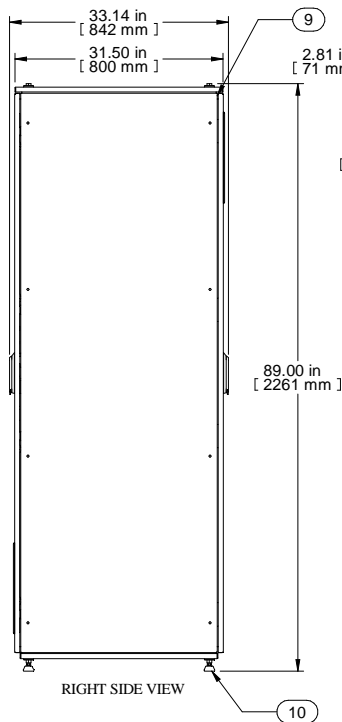

ISOMETRIC VIEW

ISOMETRIC VIEW
DOORS AND SIDE
PANELS REMOVED

Item Number	Title	Quantity
1	HME - FRAME WELDMENT 2200 X 600 X 800	1
2	HME TOP PANEL ASSEMBLY	1
3	HME BOTTOM PANEL ASSEMBLY	1
4	HDME - SOLID DOOR ASS'Y 2200MM X 600MM	1
5	HDME - SOLID DOOR ASS'Y 2200MM X 600MM	1
6	GLAND PLATE 13.88 x 13.88	2
7	DEPTH GRID STRAPS (PAIR)	3
8	47U PANEL RAILS FOR 19°MTG (PAIR)	2
9	HME-SIDE PANEL (PAIR)	1
10	HME - LEVELLING FEET (SET)	1

PART NUMBERS		
HDME2268	PAINTED BLACK TEXTURED	

NOTES

See Hammond Website for Additional Accessories

Français

Pour tous les détails sur nos produits, svp veuillez consulter notre site www.hammondmfg.com.
Data subject to change without notice. Isometric drawing not to scale.
Les données sont sujettes à changement sans préavis.