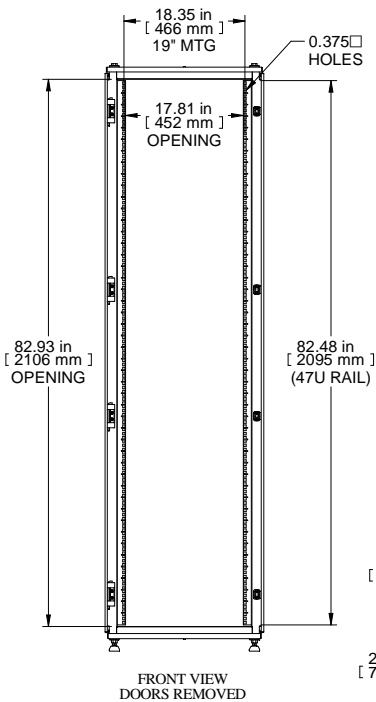

ISOMETRIC VIEW

ISOMETRIC VIEW
DOORS AND SIDE
PANELS REMOVED

Item Number	Title	Quantity
1	HME - FRAME WELDMENT 2200 X 600 X 800	1
2	HME TOP PANEL ASSEMBLY	1
3	HME BOTTOM PANEL ASSEMBLY	1
4	HDME - SOLID DOOR ASS'Y 2200MM X 600MM	1
5	HDME - SOLID DOOR ASS'Y 2200MM X 600MM	1
6	GLAND PLATE 13.88 x 13.88	2
7	DEPTH GRID STRAPS (PAIR)	3
8	47U PANEL RAILS FOR 19°MTG (PAIR)	2
9	HME-SIDE PANEL (PAIR)	1
10	HME - LEVELLING FEET (SET)	1

PART NUMBERS		
HDME2268	PAINTED BLACK TEXTURED	

NOTES

See Hammond Website for Additional Accessories

Français

Pour tous les détails sur nos produits, svp veuillez consulter notre site www.hammondmfg.com.
Data subject to change without notice. Isometric drawing not to scale.
Les données sont sujettes à changement sans préavis.