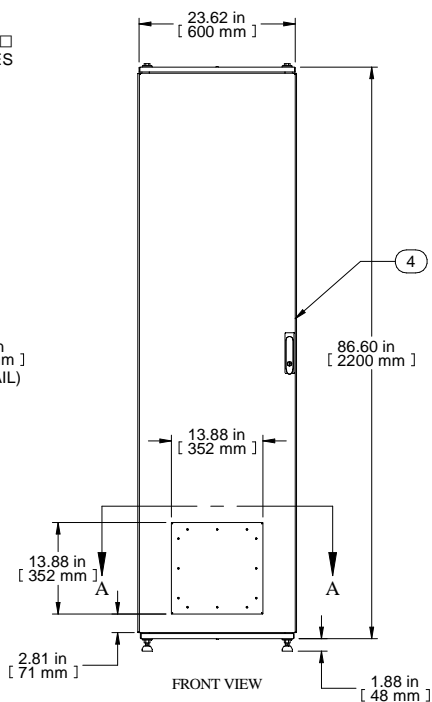

ISOMETRIC VIEW

ISOMETRIC VIEW
DOORS AND SIDE
PANELS REMOVED

Item Number	Title	Quantity
1	HME - FRAME WELDMENT 2200 X 600 X 800	1
2	HME TOP PANEL ASSEMBLY	1
3	HME BOTTOM PANEL ASSEMBLY	1
4	HDME - SOLID DOOR ASS'Y 2200MM X 600MM	1
5	HDME - SOLID DOOR ASS'Y 2200MM X 600MM	1
6	GLAND PLATE 13.88 x 13.88	2
7	DEPTH GRID STRAPS (PAIR)	3
8	47U PANEL RAILS FOR 19°MTG (PAIR)	2
9	HME-SIDE PANEL (PAIR)	1
10	HME - LEVELLING FEET (SET)	1

PART NUMBERS		
HDME2268	PAINTED BLACK TEXTURED	

NOTES

See Hammond Website for Additional Accessories

Français

Pour tous les détails sur nos produits, svp veuillez consulter notre site www.hammondmfg.com.
Data subject to change without notice. Isometric drawing not to scale.
Les données sont sujettes à changement sans préavis.