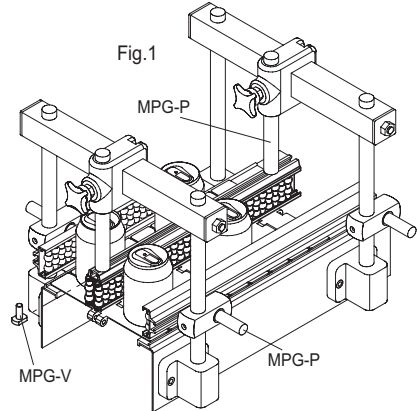

PINS

AISI 304 stainless steel.

ROLLERS

Polyethylene based (PE) technopolymer, grey colour.

STANDARD EXECUTIONS

- GCA-4-RS: with shaped rollers, spherical contact.
- GCA-4-RC: with cylindrical rollers.
- GCA-4-RT: with shaped rollers, cylindrical contact.

FEATURES AND APPLICATIONS

GCA-4 central guides are self-supporting structures for the side guide of products with important vertical dimensions on conveyor belts (Fig. 1).

- Depending on the product to transport, it is recommended to use:
- GCA-4-RS: for the guide of products in cans or in plastic containers;
 - GCA-4-RC: for the guide of cardboard products, for a greater fluency;
 - GCA-4-RT: for the guide of glass products, in case of accidental breakage they facilitate the expulsion of debris.
- Supplied assembled in bars of 1440 or 3000 mm length.

SPECIAL EXECUTIONS ON REQUEST

- Central guides with rollers in different colours.
- Central guides with pins in acetal resin based (POM) technopolymer.

ACCESSORIES ON REQUEST

- BDG: zinc-plated steel connecting bar for guides.
- TGL: closing cap for guides.
- PGC-4: separation block for central guide.
- MPG-P: assembly pin.
- MPG-V: zinc-plated steel hammer head screw. (see GLA-1).