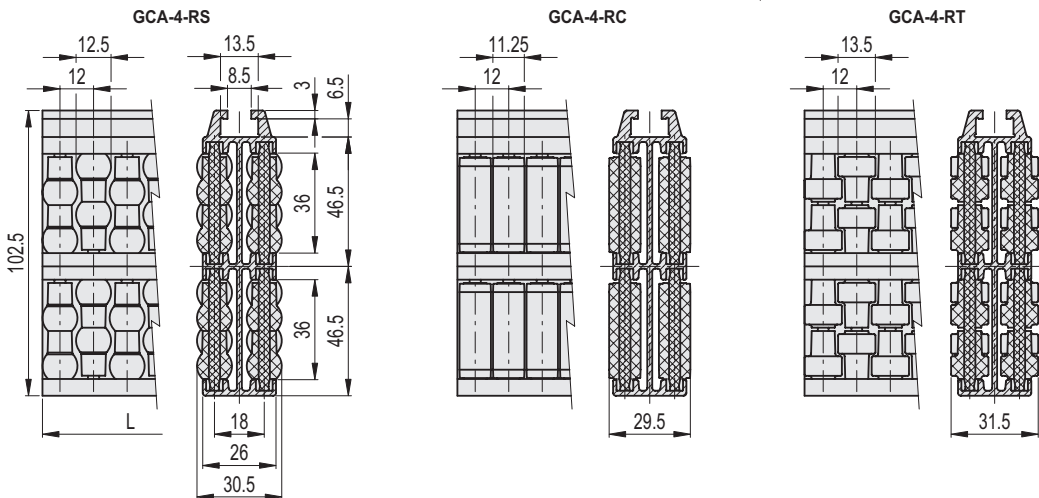

PINS

AISI 304 stainless steel.

ROLLERS

Polyethylene based (PE) technopolymer, grey colour.

STANDARD EXECUTIONS

- GCA-4-RS: with shaped rollers, spherical contact.
- GCA-4-RC: with cylindrical rollers.
- GCA-4-RT: with shaped rollers, cylindrical contact.

FEATURES AND APPLICATIONS

GCA-4 central guides are self-supporting structures for the side guide of products with important vertical dimensions on conveyor belts (Fig. 1).

- Depending on the product to transport, it is recommended to use:
- GCA-4-RS: for the guide of products in cans or in plastic containers;
 - GCA-4-RC: for the guide of cardboard products, for a greater fluency;
 - GCA-4-RT: for the guide of glass products, in case of accidental breakage they facilitate the expulsion of debris.
- Supplied assembled in bars of 1440 or 3000 mm length.

SPECIAL EXECUTIONS ON REQUEST

- Central guides with rollers in different colours.
- Central guides with pins in acetal resin based (POM) technopolymer.

ACCESSORIES ON REQUEST

- BDG: zinc-plated steel connecting bar for guides.
- TGL: closing cap for guides.
- PGC-4: separation block for central guide.
- MPG-P: assembly pin.
- MPG-V: zinc-plated steel hammer head screw. (see GLA-1).