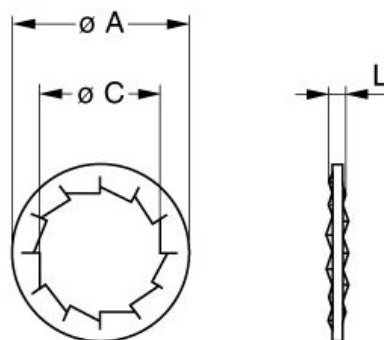

[Catalog](#)

TECHNICAL DETAILS

Mechanics

Shell Style/Model GBA*: Locking washer
Keying No keying
Housing Material Brass (chrome plated [SAE AMS 2460]) shell and collet nut, gold plated [ISO 27874] latch (plug) or gold earthing crown (receptacle)
Weight .45 g

Performance

Configuration
Insulator
Rated Current 12 Amps

Specifications

Cable type: RG 178 B/U, RG 196 A/U, RG 188 A/U, RG 316 B/U, RG 174 A/U, HF-2114, RG 122 /U

Others

Temp (min / max): -55°C / +250°C
Humidity (max): <=95% [at 60 deg C / 140 F]
Vibration: 15 g [10 Hz - 2000 Hz]
Shock Resistance: 100 g [6 ms]

Climatical Category: 50/175/21
Shielding (min): 75 dB (10 MHz)
Shielding (min): 40 dB (1 GHz)
12NC part number: 4022.438.33399

DRAWINGS

No keying

Dimensions

	A	C	L
mm.	16	12.1	1
in.	0,63	0,48	0,04

RECOMMENDED BY LEMO