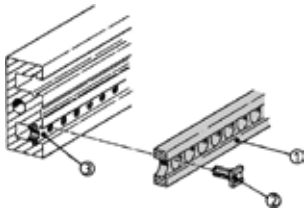

HANDLES

PN: 20817-829 (831, 833, 854, 856, 858)

- "Type 2 Trapezoid Extractor"
- VME Bus

PN: 20809-396 (3HP, check catalogue for other widths up to 61HP)

- "Static, trapeziform handle"
- Plug in Units in accordance with IEC 60297

TYPICAL CHASSIS HARDWARE

PN: 34561-384
"Threaded Insert or Tapped Strip"

PN: 24560-884
"Isolation Strip"

PN: 24560-351 (353 & 379)
"Cardguides"

PN: 21100-276
"Grub Screw"

EUROPE

Straubenhardt, Germany

Tel: +49.7082.794.0