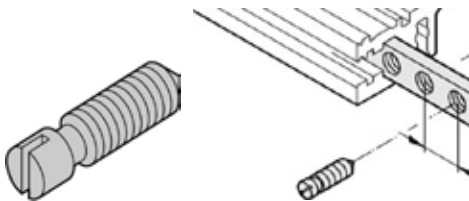

TYPICAL CHASSIS HARDWARE

PN: 34561-384
"Threaded Insert or Tapped Strip"

PN: 24560-884
"Isolation Strip"

PN: 24560-351 (353 & 379)
"Cardguides"

PN: 21100-276
"Grub Screw"

EUROPE

Straubenhardt, Germany

Tel: +49.7082.794.0