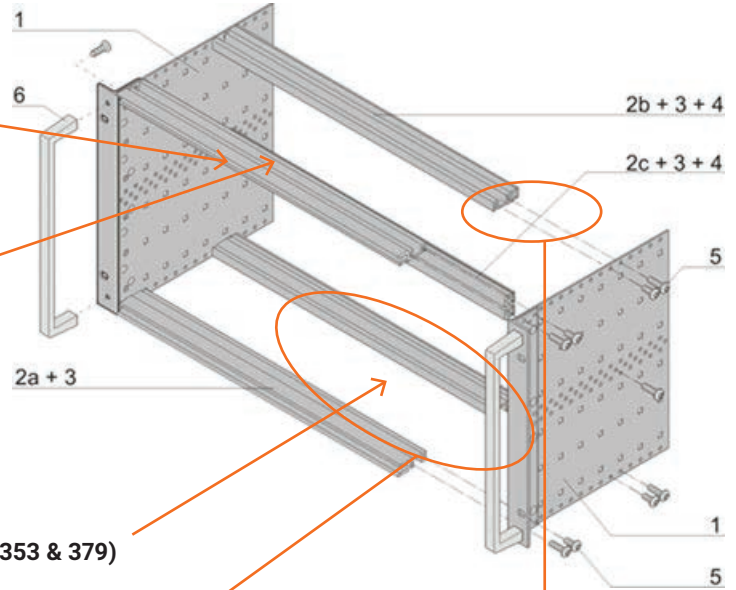

TYPICAL CHASSIS HARDWARE

PN: 34561-384
"Threaded Insert or Tapped Strip"

PN: 24560-884
"Isolation Strip"

PN: 24560-351 (353 & 379)
"Cardguides"

PN: 21100-276
"Grub Screw"

EUROPE

Straubenhardt, Germany

Tel: +49.7082.794.0