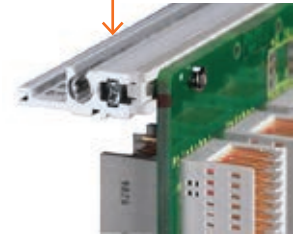

TYPICAL CHASSIS HARDWARE

PN: 34561-384
"Threaded Insert or Tapped Strip"

PN: 24560-884
"Isolation Strip"

PN: 24560-351 (353 & 379)
"Cardguides"

PN: 21100-276
"Grub Screw"

EUROPE

Straubenhardt, Germany

Tel: +49.7082.794.0