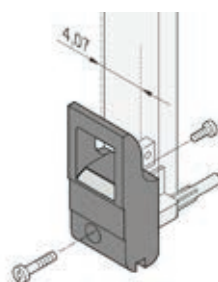

PN: 20817-652 (654, 653, 655)

- "IET Type Extractor"
- CompactPCI & VME64x