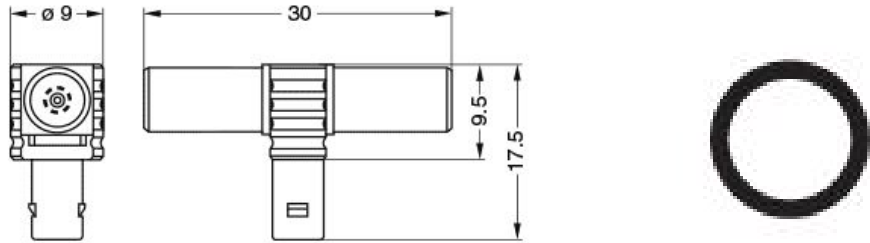

DRAWINGS

Dimensions

	A	H	I	L
mm.	9	17.5	9.5	30
in.	0,35	0,69	0,37	1,18

RECOMMENDED BY LEMO

Tools

LEMO products and services are provided "as is". LEMO makes no warranties or representations with regard to LEMO product & services or use of them, express, implied or statutory, including for accuracy, completeness, or security. The user is fully responsible for his products and applications using LEMO components.