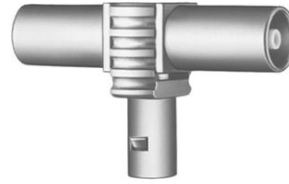

SUMMARY

Image is for illustrative purpose only

Wires

Coax 1

Series 00
Termination type Coupler/adapter/bridge
IP rating 50
AWG wire size 0.00 - 0.00
Cable Ø 0.00 - 0.00 mm
Status Active

Download

[Request a quote](#)
[Catalog](#)

TECHNICAL DETAILS

Mechanics

Shell Style/Model FTA*: T-plug with two in line receptacles
Keying Circular (can rotate)
Housing Material Brass (nickel plated [SAE AMS QQ N 290]) shell, collet nut, latch sleeve and mid pieces
Weight 7.18 g

Performance

Configuration 00.250 : 1 Coax (50 Ohm)
Insulator T: PTFE
Rated Current 4 Amps

Specifications

Contact Type: Coaxial 50 Ohm
Test voltage: 1.1 kV (rms)

Others

Endurance (Shell): 5000 mating cycles
F ret (min): 100 N
Salt Spray Corrosion: >144 hr