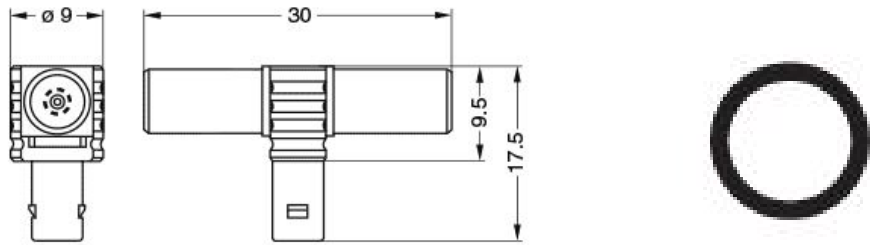

DRAWINGS

Dimensions

	A	H	I	L
mm.	9	17.5	9.5	30
in.	0,35	0,69	0,37	1,18

RECOMMENDED BY LEMO

Tools

LEMO products and services are provided "as is". LEMO makes no warranties or representations with regard to LEMO product & services or use of them, express, implied or statutory, including for accuracy, completeness, or security. The user is fully responsible for his products and applications using LEMO components.