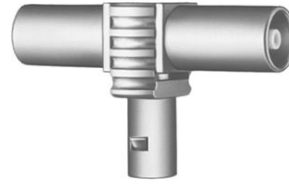

SUMMARY

Image is for illustrative purpose only

Wires

Coax 1

Series 00
Termination type Coupler/adapter/bridge
IP rating 50
AWG wire size 0.00 - 0.00
Cable Ø 0.00 - 0.00 mm
Status Active

Download

[Request a quote](#)

[Catalog](#)

TECHNICAL DETAILS

Mechanics

Shell Style/Model FTA*: T-plug with two in line receptacles
Keying Circular (can rotate)
Housing Material Brass (chrome plated [SAE AMS 2460]) shell and collet nut, nickel plated [SAE AMS QQ N 290] brass latch sleeve and mid pieces
Weight 7.20 g

Performance

Configuration 00.250 : 1 Coax (50 Ohm)
Insulator T: PTFE
Rated Current 4 Amps

Specifications

Contact Type: Coaxial 50 Ohm
Test voltage: 1.1 kV (rms)

Others

Endurance (Shell): 5000 mating cycles
F ret (min): 100 N
Salt Spray Corrosion: >1000 hr