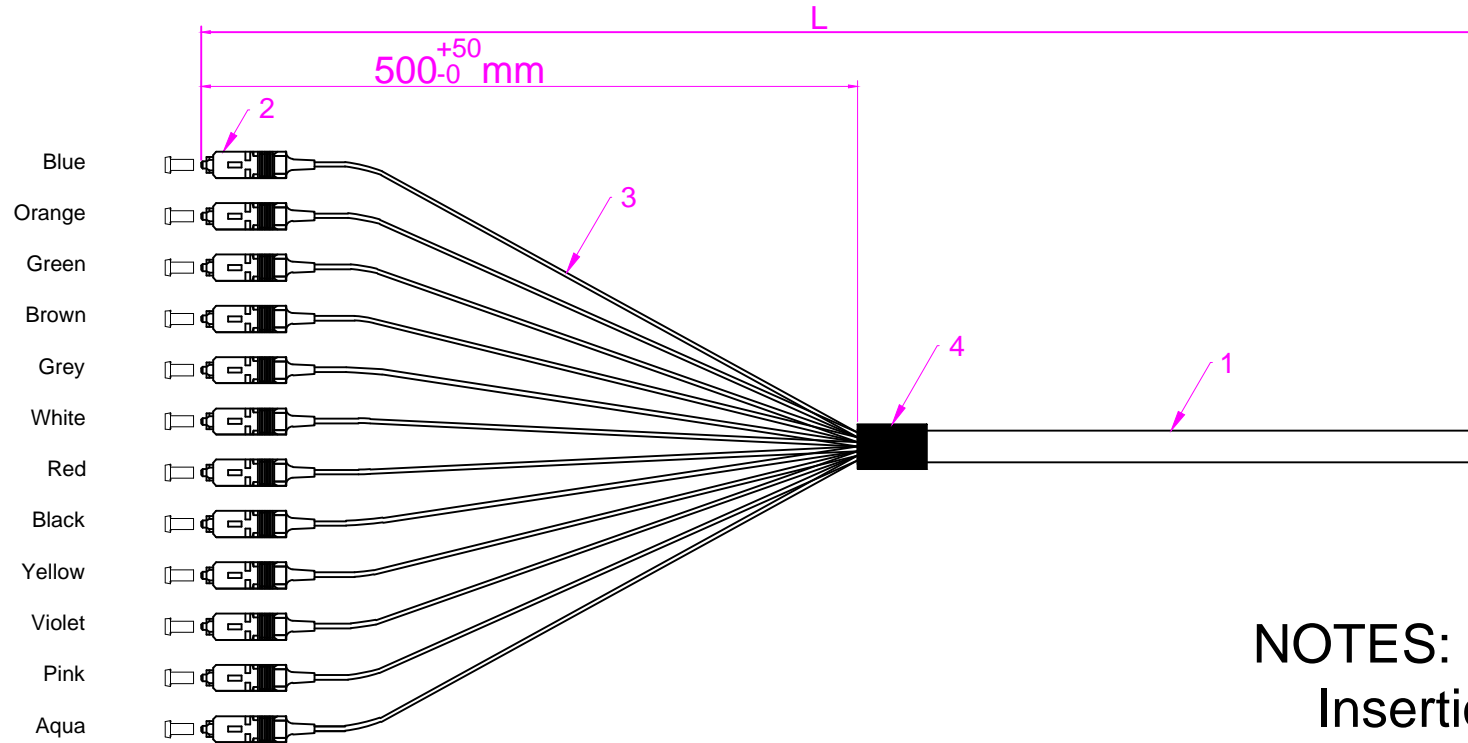

REV	MODIFICATION	UPDATE DATE	SIGNATURE
A1		19-03-2021	

NOTES:
 Insertion loss ≤ 0.2dB
 Return loss ≥ 55dB

4	1		Shrinkage Tube	(Ø6.4*3.5cm)
3	A/R		0.9mm 12 Colors Cable	Ø0.9mm 12
2	12		SC/UPC SM Simplex 0.9mm Connector (Blue Housing Blue Boot)	SC/UPC 0.9mm
1	A/R		OD: 6.2mm, Singlemode 9/125 G657A1, 12 fibers Distribution Cable, PVC, Color: Yellow	Ø6.2mm, SM G657A1, 12 PVC

ITEM	QTY	P/N	SPECIFICATIONS									
			DRAW	Adam Morris	DATE	16-03-2021	TITLE: Pigtail SC(UPC) 12Fibers Singlemode G657A1 PVC					
			CHECK		APPROVED		CUSTOMER NO		DWG NO	FJ9SCX-XXM-12FR	REV	A1