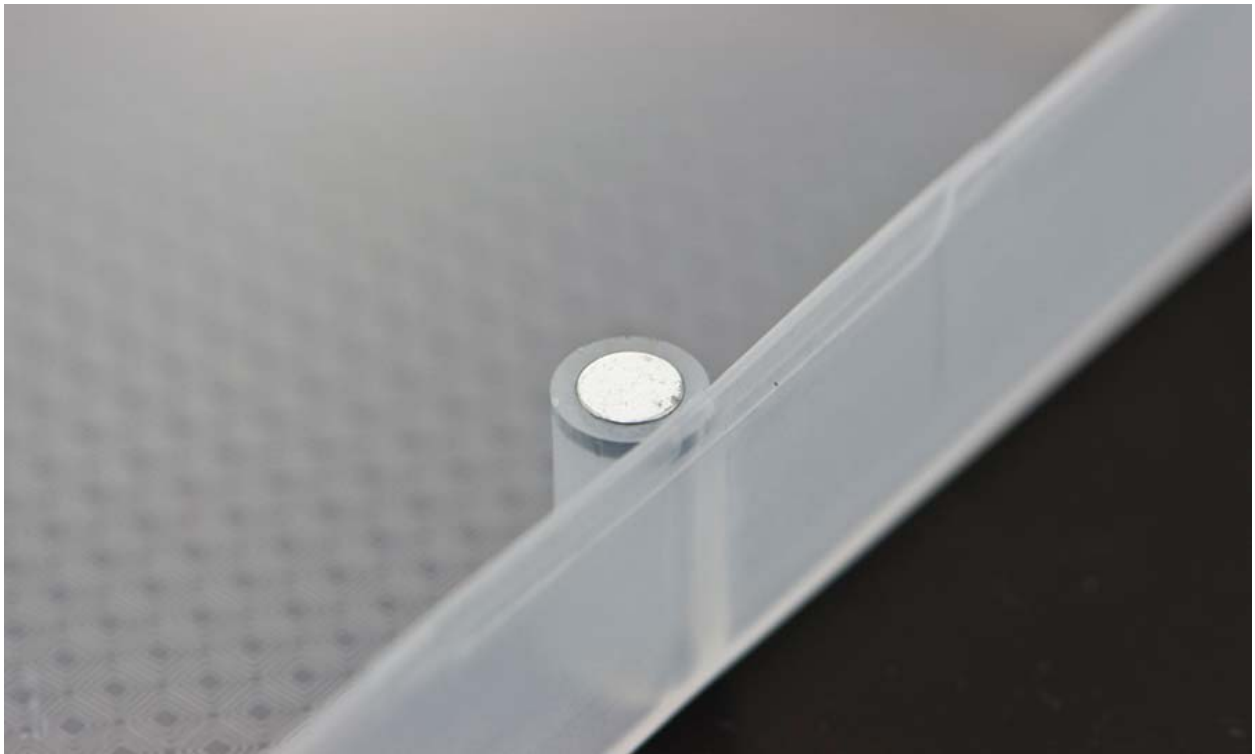

SHIPPING LIST

- Magnet Compartment Parts Box x1

<https://www.dfrobot.com/product-1223.html/2-15-19>