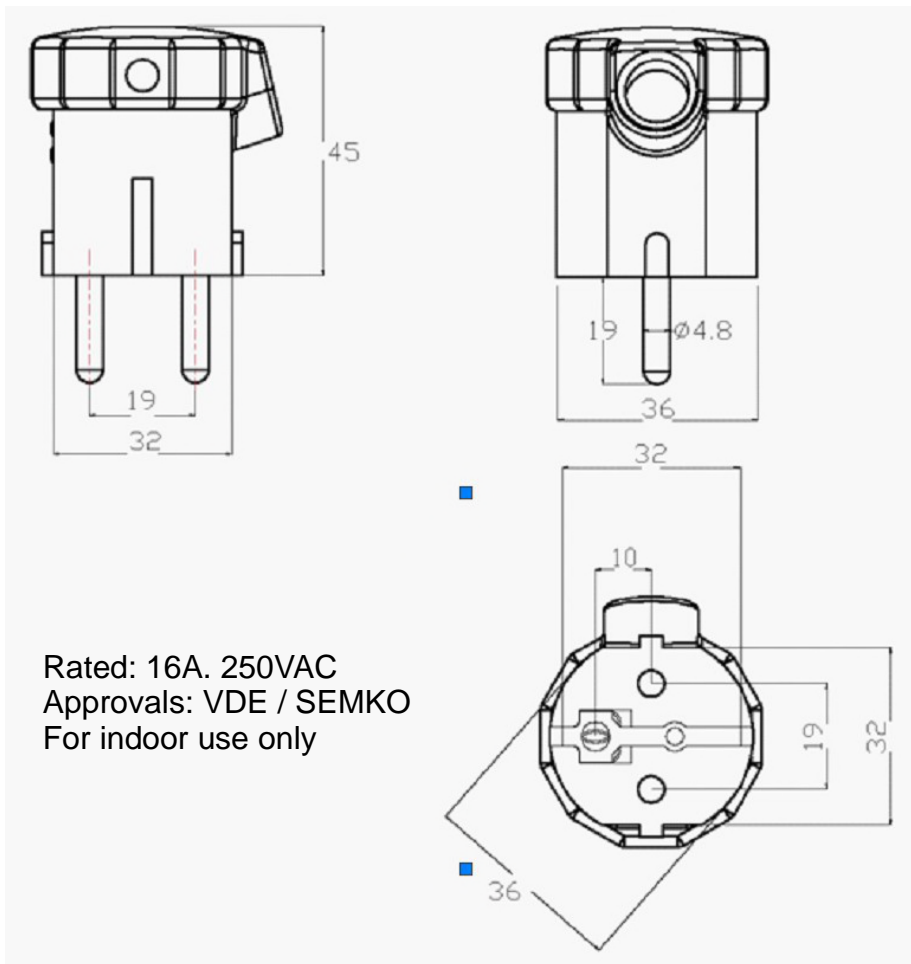

## REWIREABLE 90° SCHUKO PLUG

**Part No:**  
**FCR72040** - 90° Schuko plug CEE 7/7, White, 2 pole with earth contact.