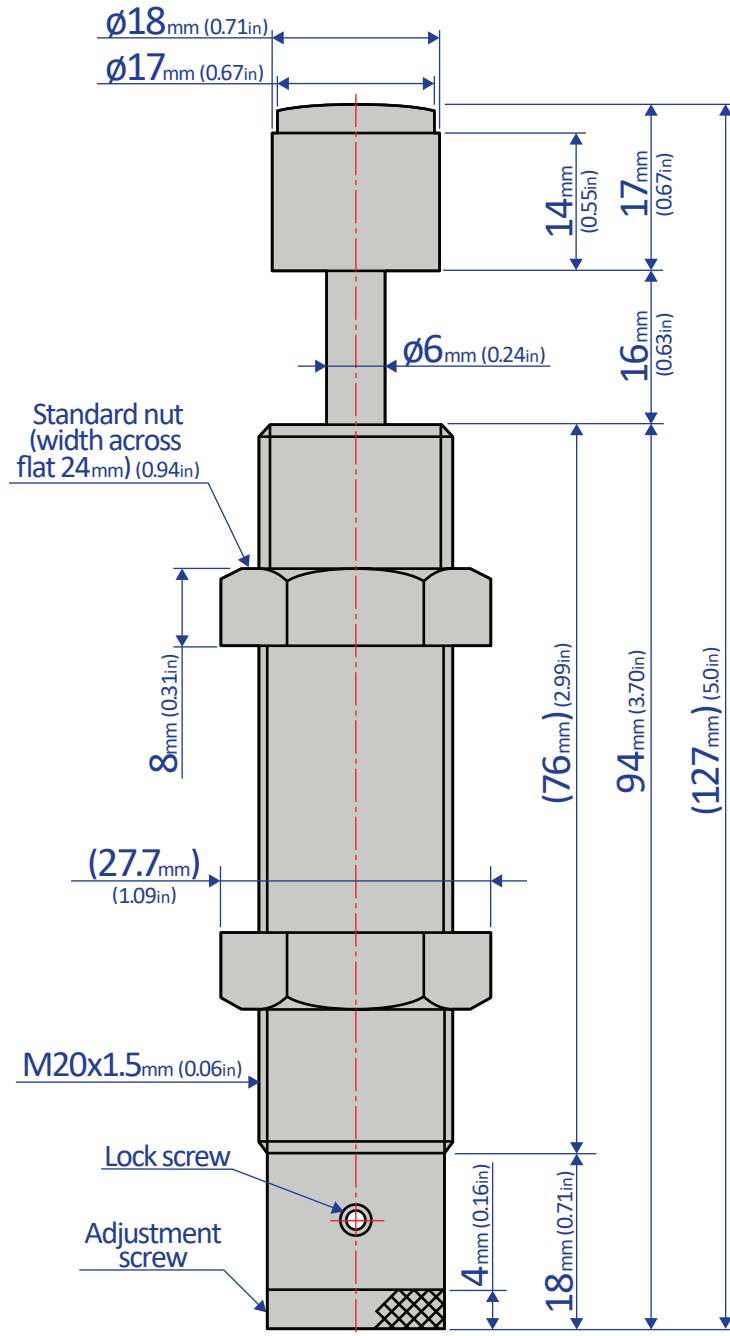

FA-2016EB-C

SHOCK ABSORBER - ADJUSTABLE

Bansbach
easylift®

Vest Drive • Melbourne, Florida 32904
www.easylift.com • www.damper.net