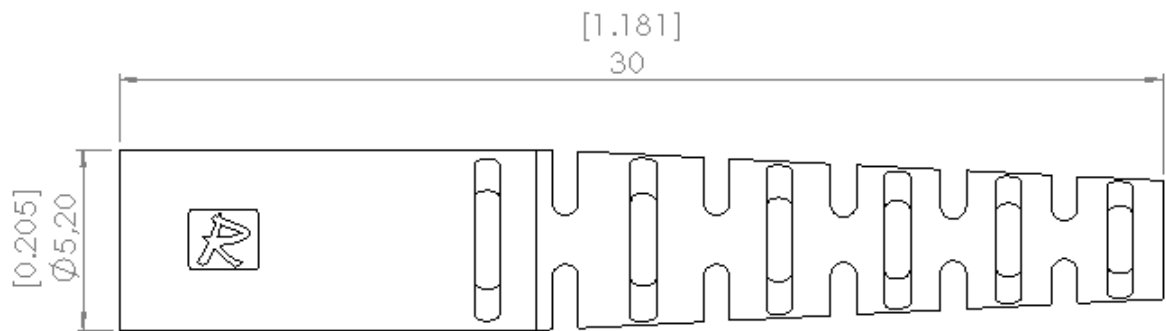

**BOOT FOR Ø 2 MM CABLE**

Series

LC

Packaging

100

Issue

06 Jan 2011

Page

1/1

Original dimensions in mm [inch]

**GENERAL**

- Compatible with LC connectors
- Suitable for use with cable sizes Ø 2mm
- Color : **AQUA**