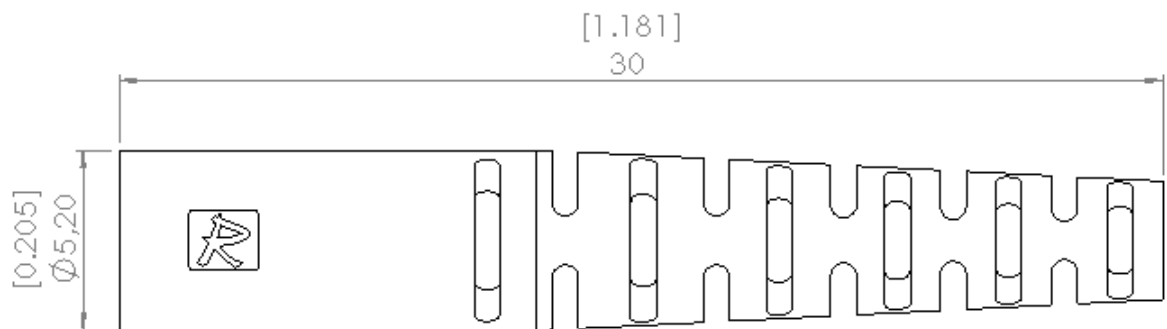

BOOT FOR Ø 2 MM CABLE

Series

LC

Packaging

100

Issue

06 Jan 2011

Page

1/1

Original dimensions in mm [inch]

GENERAL

- Compatible with LC connectors
- Suitable for use with cable sizes Ø 2mm
- Color : **YELLOW**