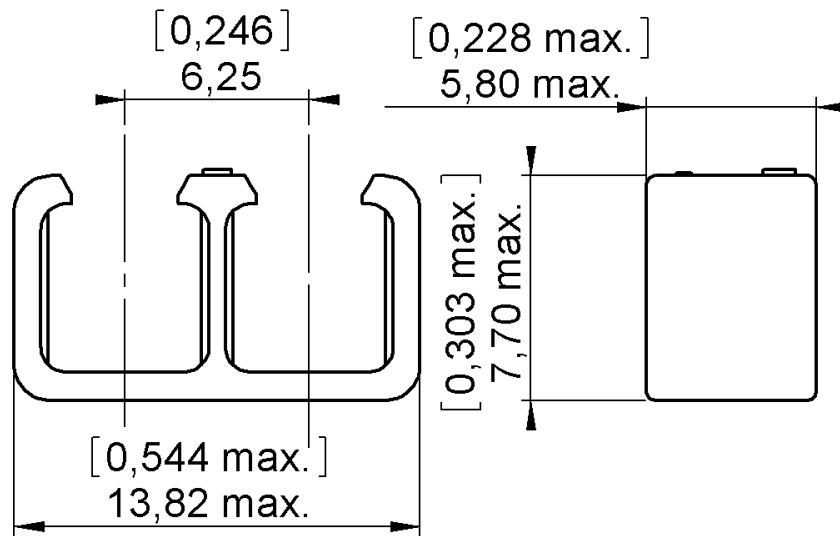

LC DUPLEX BRACE

 Packaging  
100

 Series  
LC

 Issue  
5th Aug. 08

 Page  
1 / 1

Original dimensions in mm [inch]

**GENERAL**

- Compatible with LC RADIALL F727 connectors
- Color : Blue
- Flammability : V0 (UL94)
- Material : PEI
- Temperature range : -55°C / +125°C