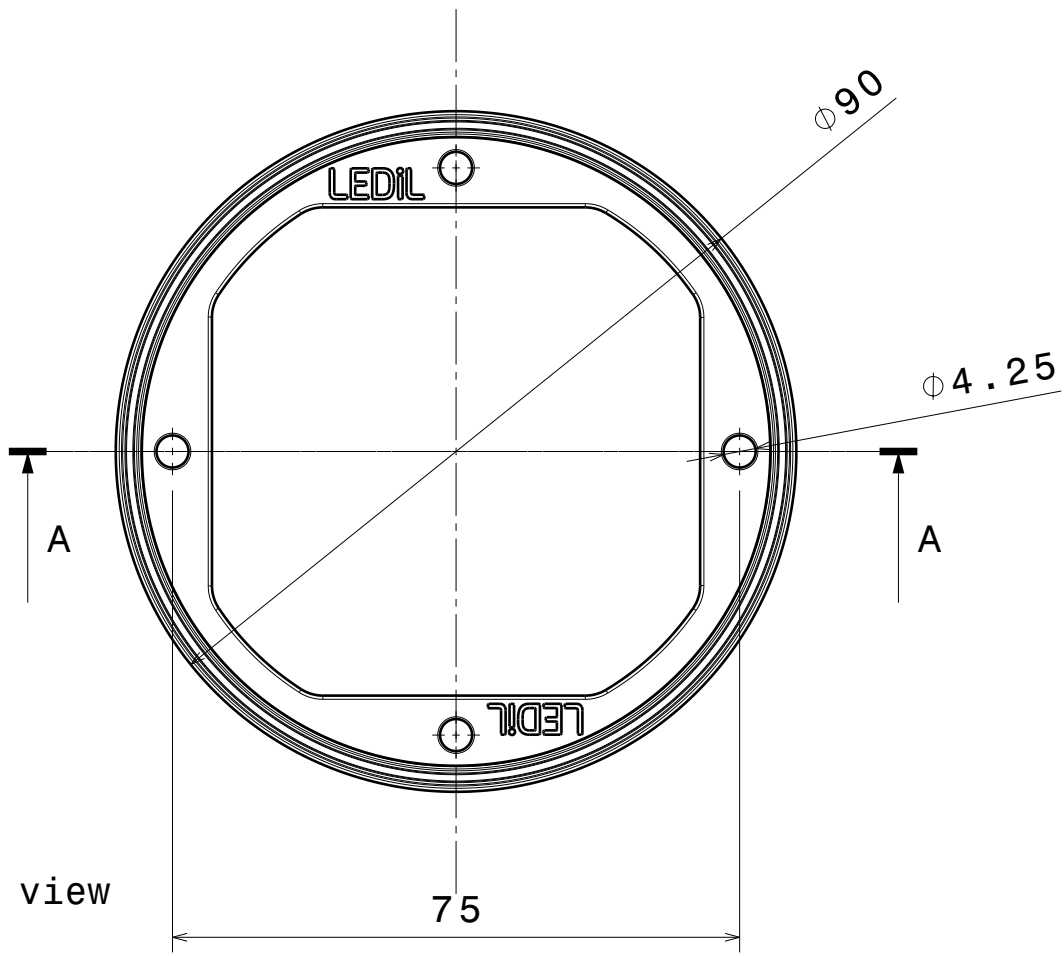

D C B A

4

Section view A-A

3

Top view

2

4

3

2

INDEX	PART NO	DESCRIPTION	MATERIAL	COLOUR
1	F14252	STELLA-FRAME-WHT	PA66GF30	white

Tolerances if not otherwise shown
According to DIN ISO 2768-1
Linear measures:
Up to 30mm class M, otherwise class C.
According to DIN ISO 2768-2
Form and position: class L

SIZE	PART NUMBER
A4	F14252

SCALE	1:1	WEIGHT	9,18 g	SHEET	1/1
-------	-----	--------	--------	-------	-----

1

1

D

A