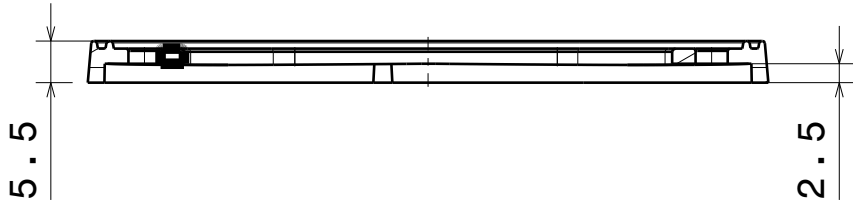

D C B A

4

Section view A-A

3

Top view

2

4

3

2

INDEX	PART NO	DESCRIPTION	MATERIAL	COLOUR
1	F14252	STELLA-FRAME-WHT	PA66GF30	white

Tolerances if not otherwise shown
According to DIN ISO 2768-1
Linear measures:
Up to 30mm class M, otherwise class C.
According to DIN ISO 2768-2
Form and position: class L

SIZE	PART NUMBER
A4	F14252

SCALE	1:1	WEIGHT	9,18 g	SHEET	1/1
-------	-----	--------	--------	-------	-----

1

1

D

A