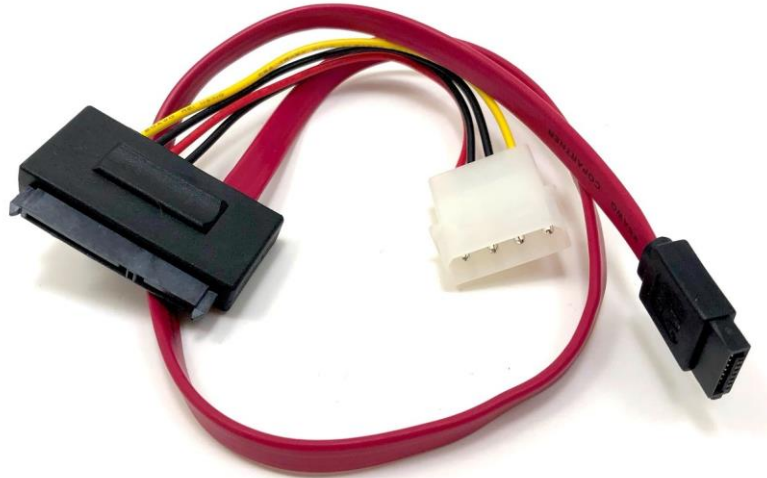

18in SAS (SFF-8482) to SATA with Molex LP4 Power Cable F03-155

PRODUCT DESCRIPTION

- 18-Inches SATA data and power combo cable SATA 7+15 pin to 4 pin MOLEX + SATA 7 pin
- The data segment of the cable uses the 7-pin SATA architecture to keep the cable ultra-thin, narrow, and flexible
- To power your drive, our cable features a convenient 15-pin SATA to 4-pin LP4 adapter
- Lifetime Warranty
- SATA III (6Gb) Compliant