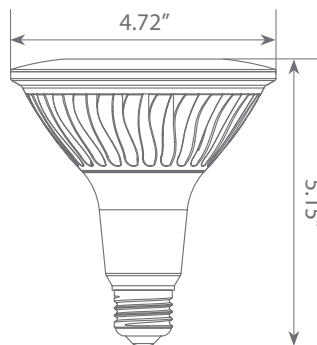

Product Dimensions