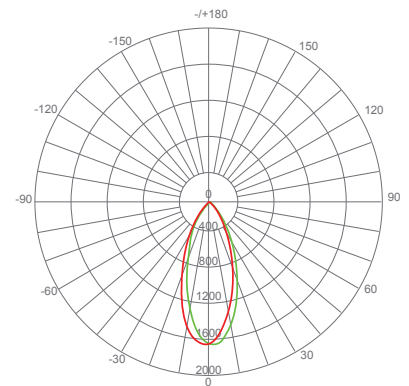

Product Photometric Data

Euri Lighting | A Division of IRTRONIX Inc.