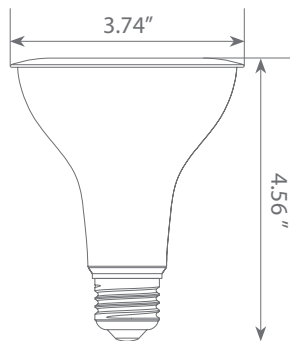

Product Dimensions