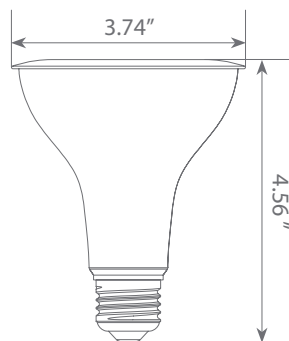

Product Dimensions