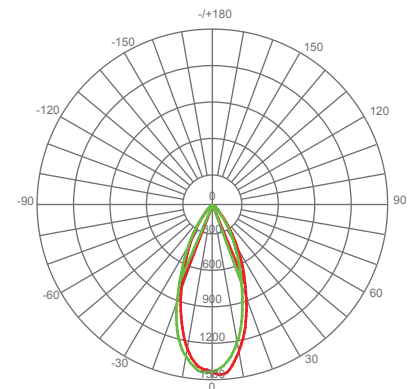

Product Photometric Data

Euri Lighting | A Division of IRTRONIX Inc.

20900 Normandie Avenue Bldg. B, Torrance, CA 90502 | Tel: 310.787.1100 | Fax: 310.787.1166 | www.eurilighting.com

©2020 Euri Lighting. All Rights Reserved