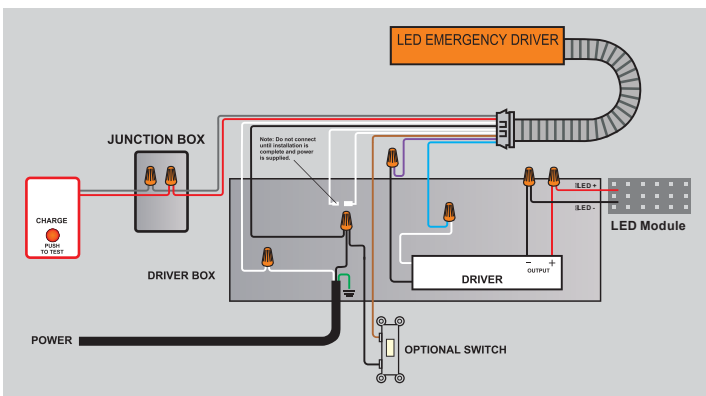

TYPICAL WIRING DIAGRAM

Single Flex