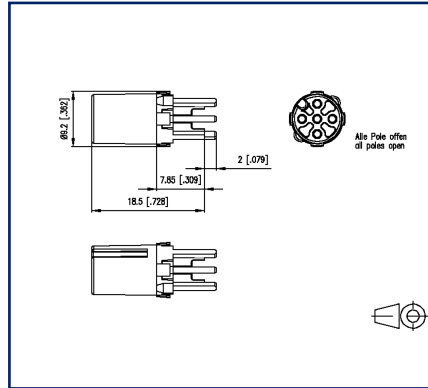

### Illustrations

Dimensional drawing

Drill pattern

See enlarged drawings at the end of document

### Product specification

- PC board insert M12
- 5-pole, A-coded according to IEC 61076-2-101
- THR solderable
- Top entry
- Contact carriers black
- Tape & Reel packaging
- suitable for applications in the railway industry according to data sheet

**PC board insert M12, A-coded, 5-pole, black, Tape & Reel**

P/N  
**MMT060A815-G201**  
**EAN 4251394631882**  
 2023/07/04  
 Version: L

**Technical Data**

**General Data**

Dimensions	
Dimension (D x H)	Ø 9.2 mm x 20.5 mm
Dimension (D x H)	0.362 in. x 0.807 in.
Ports	Single port
Solderability	Acc. to IPC/JEDEC J-STD-020E-MSL 1
Coding	A-coded