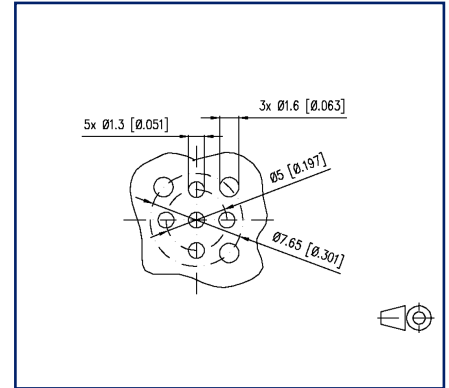

### Illustrations

Dimensional drawing

Drill pattern

See enlarged drawings at the end of document

### Product specification

- PC board insert M12
- 5-pole, A-coded according to IEC 61076-2-101
- THR solderable
- Top entry
- Contact carriers black
- Tape & Reel packaging
- suitable for applications in the railway industry according to data sheet

**PC board insert M12, A-coded, 5-pole, black, Tape & Reel**

P/N  
**MMT060A815-G201**  
**EAN 4251394631882**  
 2023/07/04  
 Version: L

**Technical Data**

**General Data**

Dimensions	
Dimension (D x H)	Ø 9.2 mm x 20.5 mm
Dimension (D x H)	0.362 in. x 0.807 in.
Ports	Single port
Solderability	Acc. to IPC/JEDEC J-STD-020E-MSL 1
Coding	A-coded