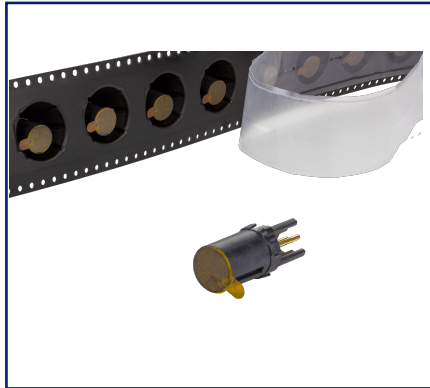

Data sheet

PC board insert M12, A-coded, 5-pole, black, Tape & Reel

Page 1/5

P/N

MMT060A815-G201

EAN 4251394631882

2023/07/04

Version: L

Illustrations