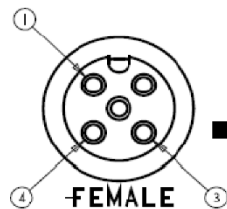

### C3C04UXXX

(M12 Cordset, 3 Position, 22 AWG Shielded Female Straight to Free End)

Pin Out		
End 1	Color	End 2
1	Brown	Free End
3	Blue	
4	Black	

- Mueller's C3C04UXXX is an M12 3-pin single ended, shielded instrumentation cable with a straight female connector on one end and free at the other.
- Keyway – A Coding
- Utilizes a 3-conductor 22 AWG PVC-insulated, shielded cable.
- Ratings:
  - Current: 4 A
  - Voltage: 250 V AC/DC
- Material:
  - Coupling Nuts – Nickel Plated Brass
  - Pins/Contacts – Gold Plated Brass
- Length: The "U" in the model number represents unit of measurement.  
Either: Meters (M), Feet (F)
- Length: The "XXX" in the model number represents length. Standard lengths are 2, 5, and 10 meters. Any other lengths available upon request.
- Meets Standard: IEC 61076-2-101
- Protection Class: IEC IP68
- RoHS 3 Compliant