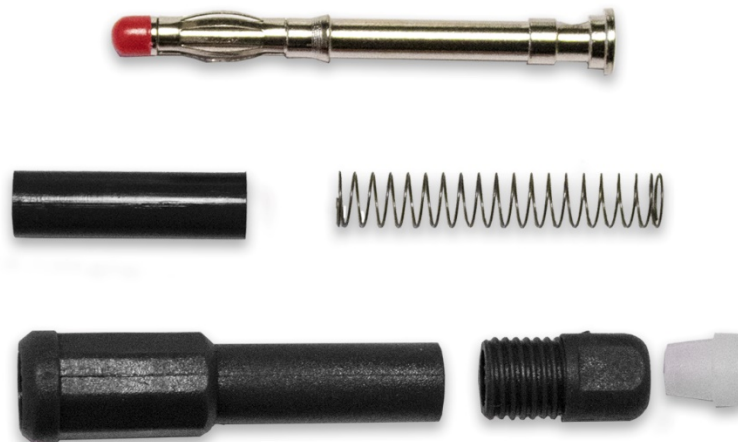

BU-32604-@
(Retractable Banana Plug)

- Mueller's BU-32604 is a spring loaded retractable banana plug.
- Fits into 4mm Banana Jacks (shrouded/unshrouded).
- Easy solder connection with wire between 14-18AWG.
- Material: Housing – Nylon
 Contact – Nickel plated Brass and Beryllium Copper
- Rating: 20 Amps, 1000V Cat III, 1500V Cat II
- Color: The "@" in the model number represents color. Available colors:
 -0 Black, -2 Red, -4 Yellow, -6 Blue, -9 White
- RoHS 2 Compliant