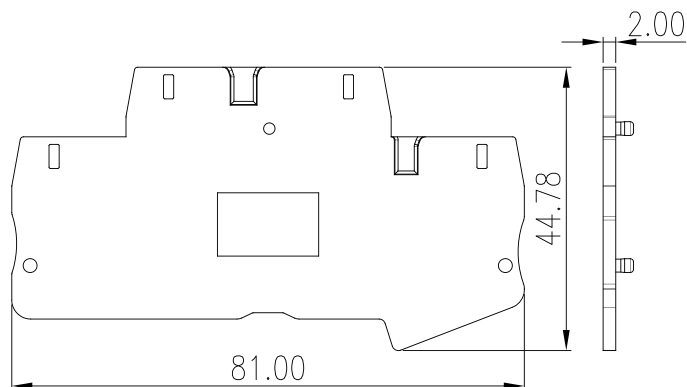

DPP4C

DIN Rail Terminal Blocks > Accessories

Specification

Product description	END COVER
Color	GREY(default)
Material	PA66
Inflammability class	UL94-V0
Compatible products	DPP4
Package	50 pcs / box