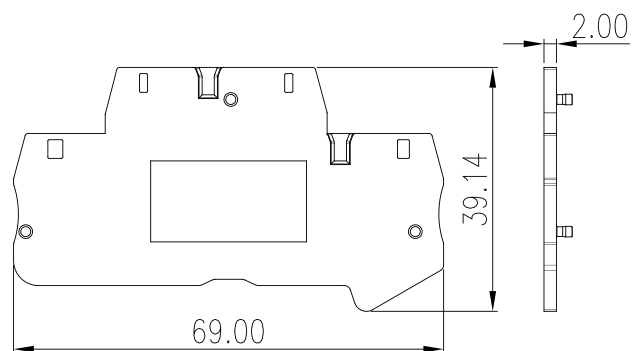

# DPP1.5C

DIN Rail Terminal Blocks > Accessories

## Specification

Product description	END COVER
Color	GREY(default)
Material	PA66
Inflammability class	UL94-V0
Compatible products	DPP1.5
Package	50 pcs / box