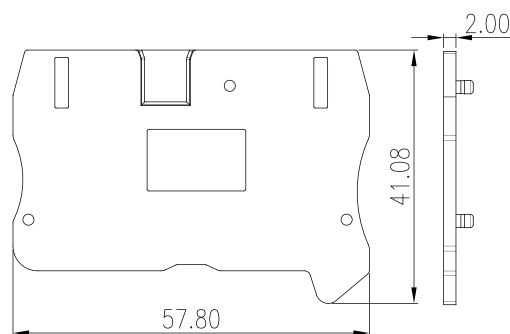

DP6C-YG

DIN Rail Terminal Blocks > Accessories

Specification

Product description	END COVER
Color	YELLOW-GREEN
Material	PA66
Inflammability class	UL94-V0
Compatible products	DP6-PE
Package	50 pcs / box