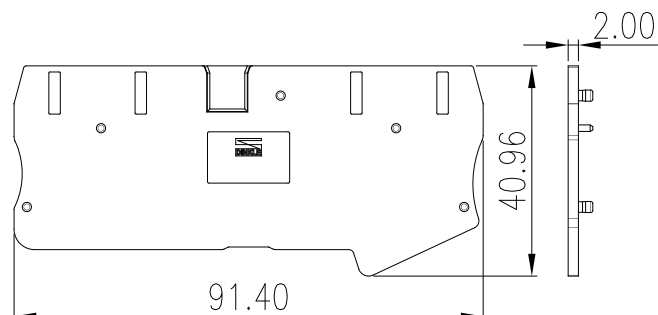

DP6C-TR-YG

DIN Rail Terminal Blocks > Accessories

Specification

Product description	END COVER
Color	YELLOW-GREEN
Material	PA66
Inflammability class	UL94-V0
Compatible products	DP6-TR-PE
Package	50 pcs / box