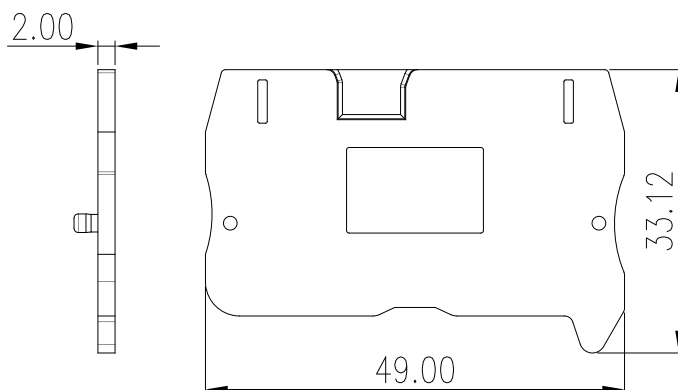

DP2.5C

DIN Rail Terminal Blocks > Accessories

Specification

Product description	END COVER
Color	GREY(default)
Material	PA66
Inflammability class	UL94-V0
Compatible products	DP2.5
Package	50 pcs / box